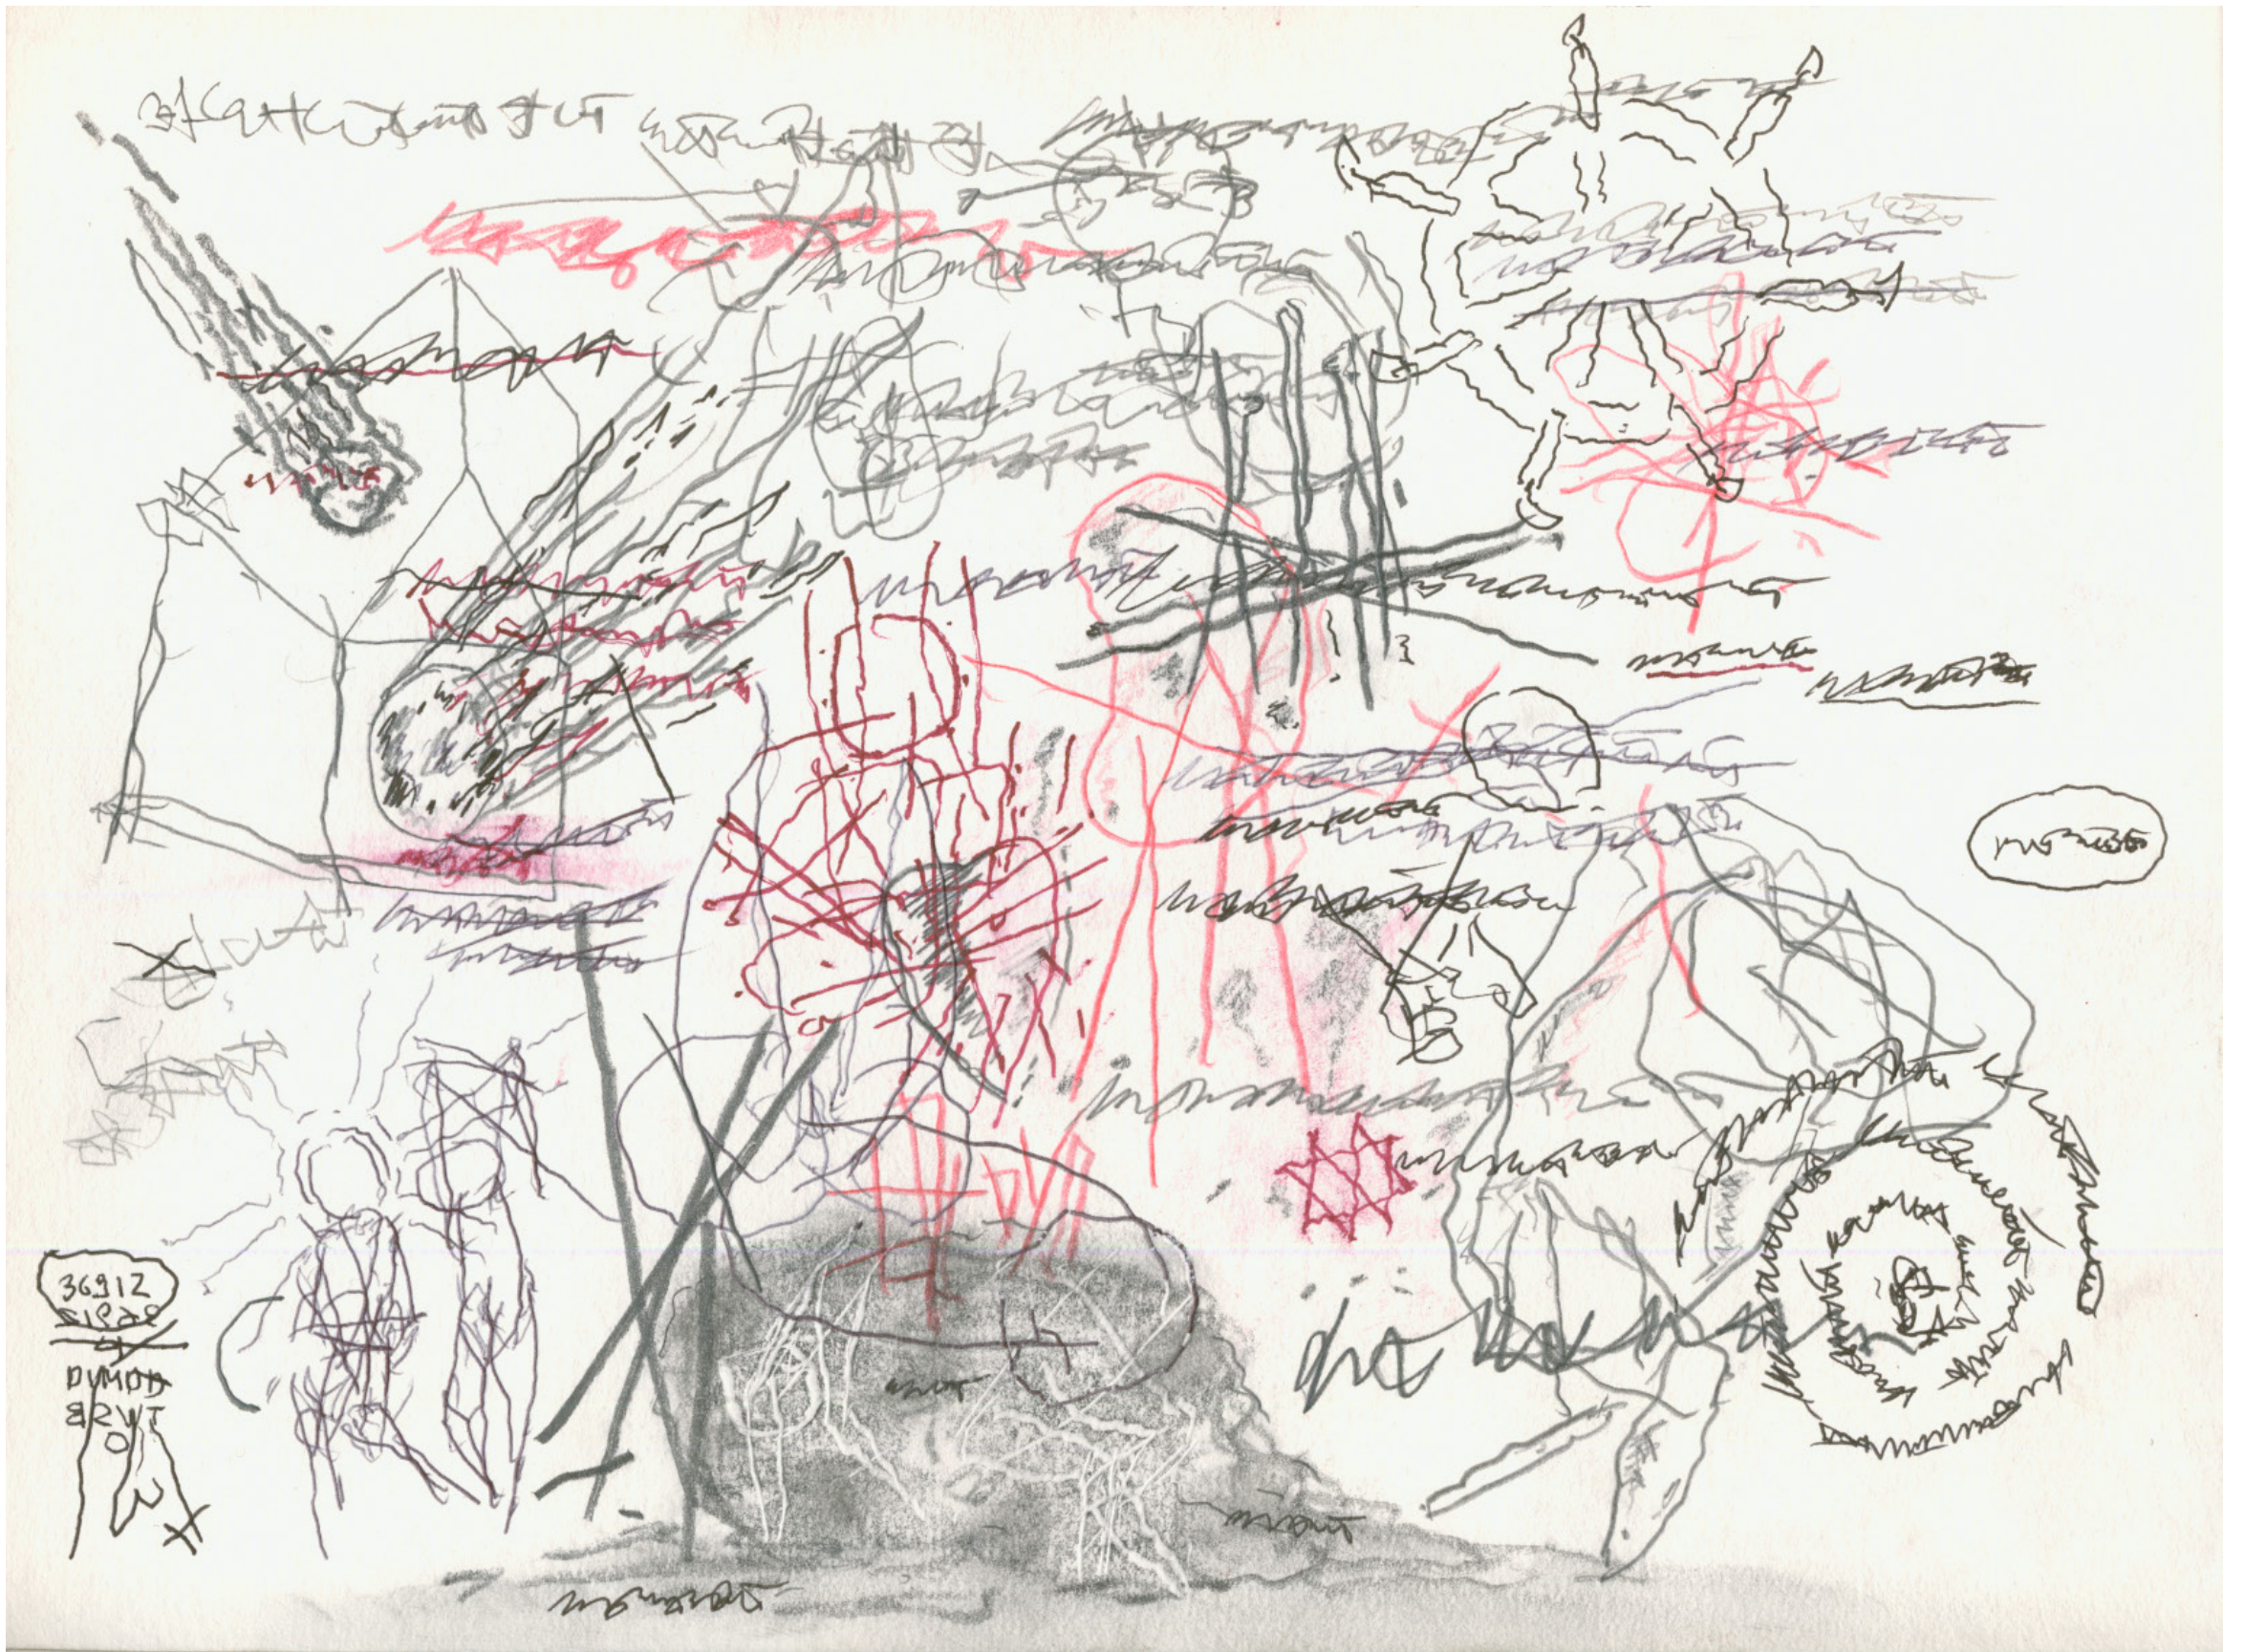

At night she had another trance, and therein saw the boy and a woman with him. The boy, she said, offered her a black creeping thing, which was dead. The woman had a red thing, quick.

WILLIAM GRAINGE, DAEMONOLOGIA: A DISCOURSE ON WITCHCRAFT AS IT WAS ACTED IN THE FAMILY OF MR. EDWARD FAIRFAX, OF FUYSTON, IN THE COUNTY OF YORK, IN THE YEAR 1621

36912, 2018, graphite, ink, coloured pencil on archival paper, 860 × 610 mm

36912, 2018, graphite, ink, pastel, coloured pencil on archival paper, 860 × 610 mm

36912, 2018, graphite and ink on archival paper, 279.4 × 215.9 mm