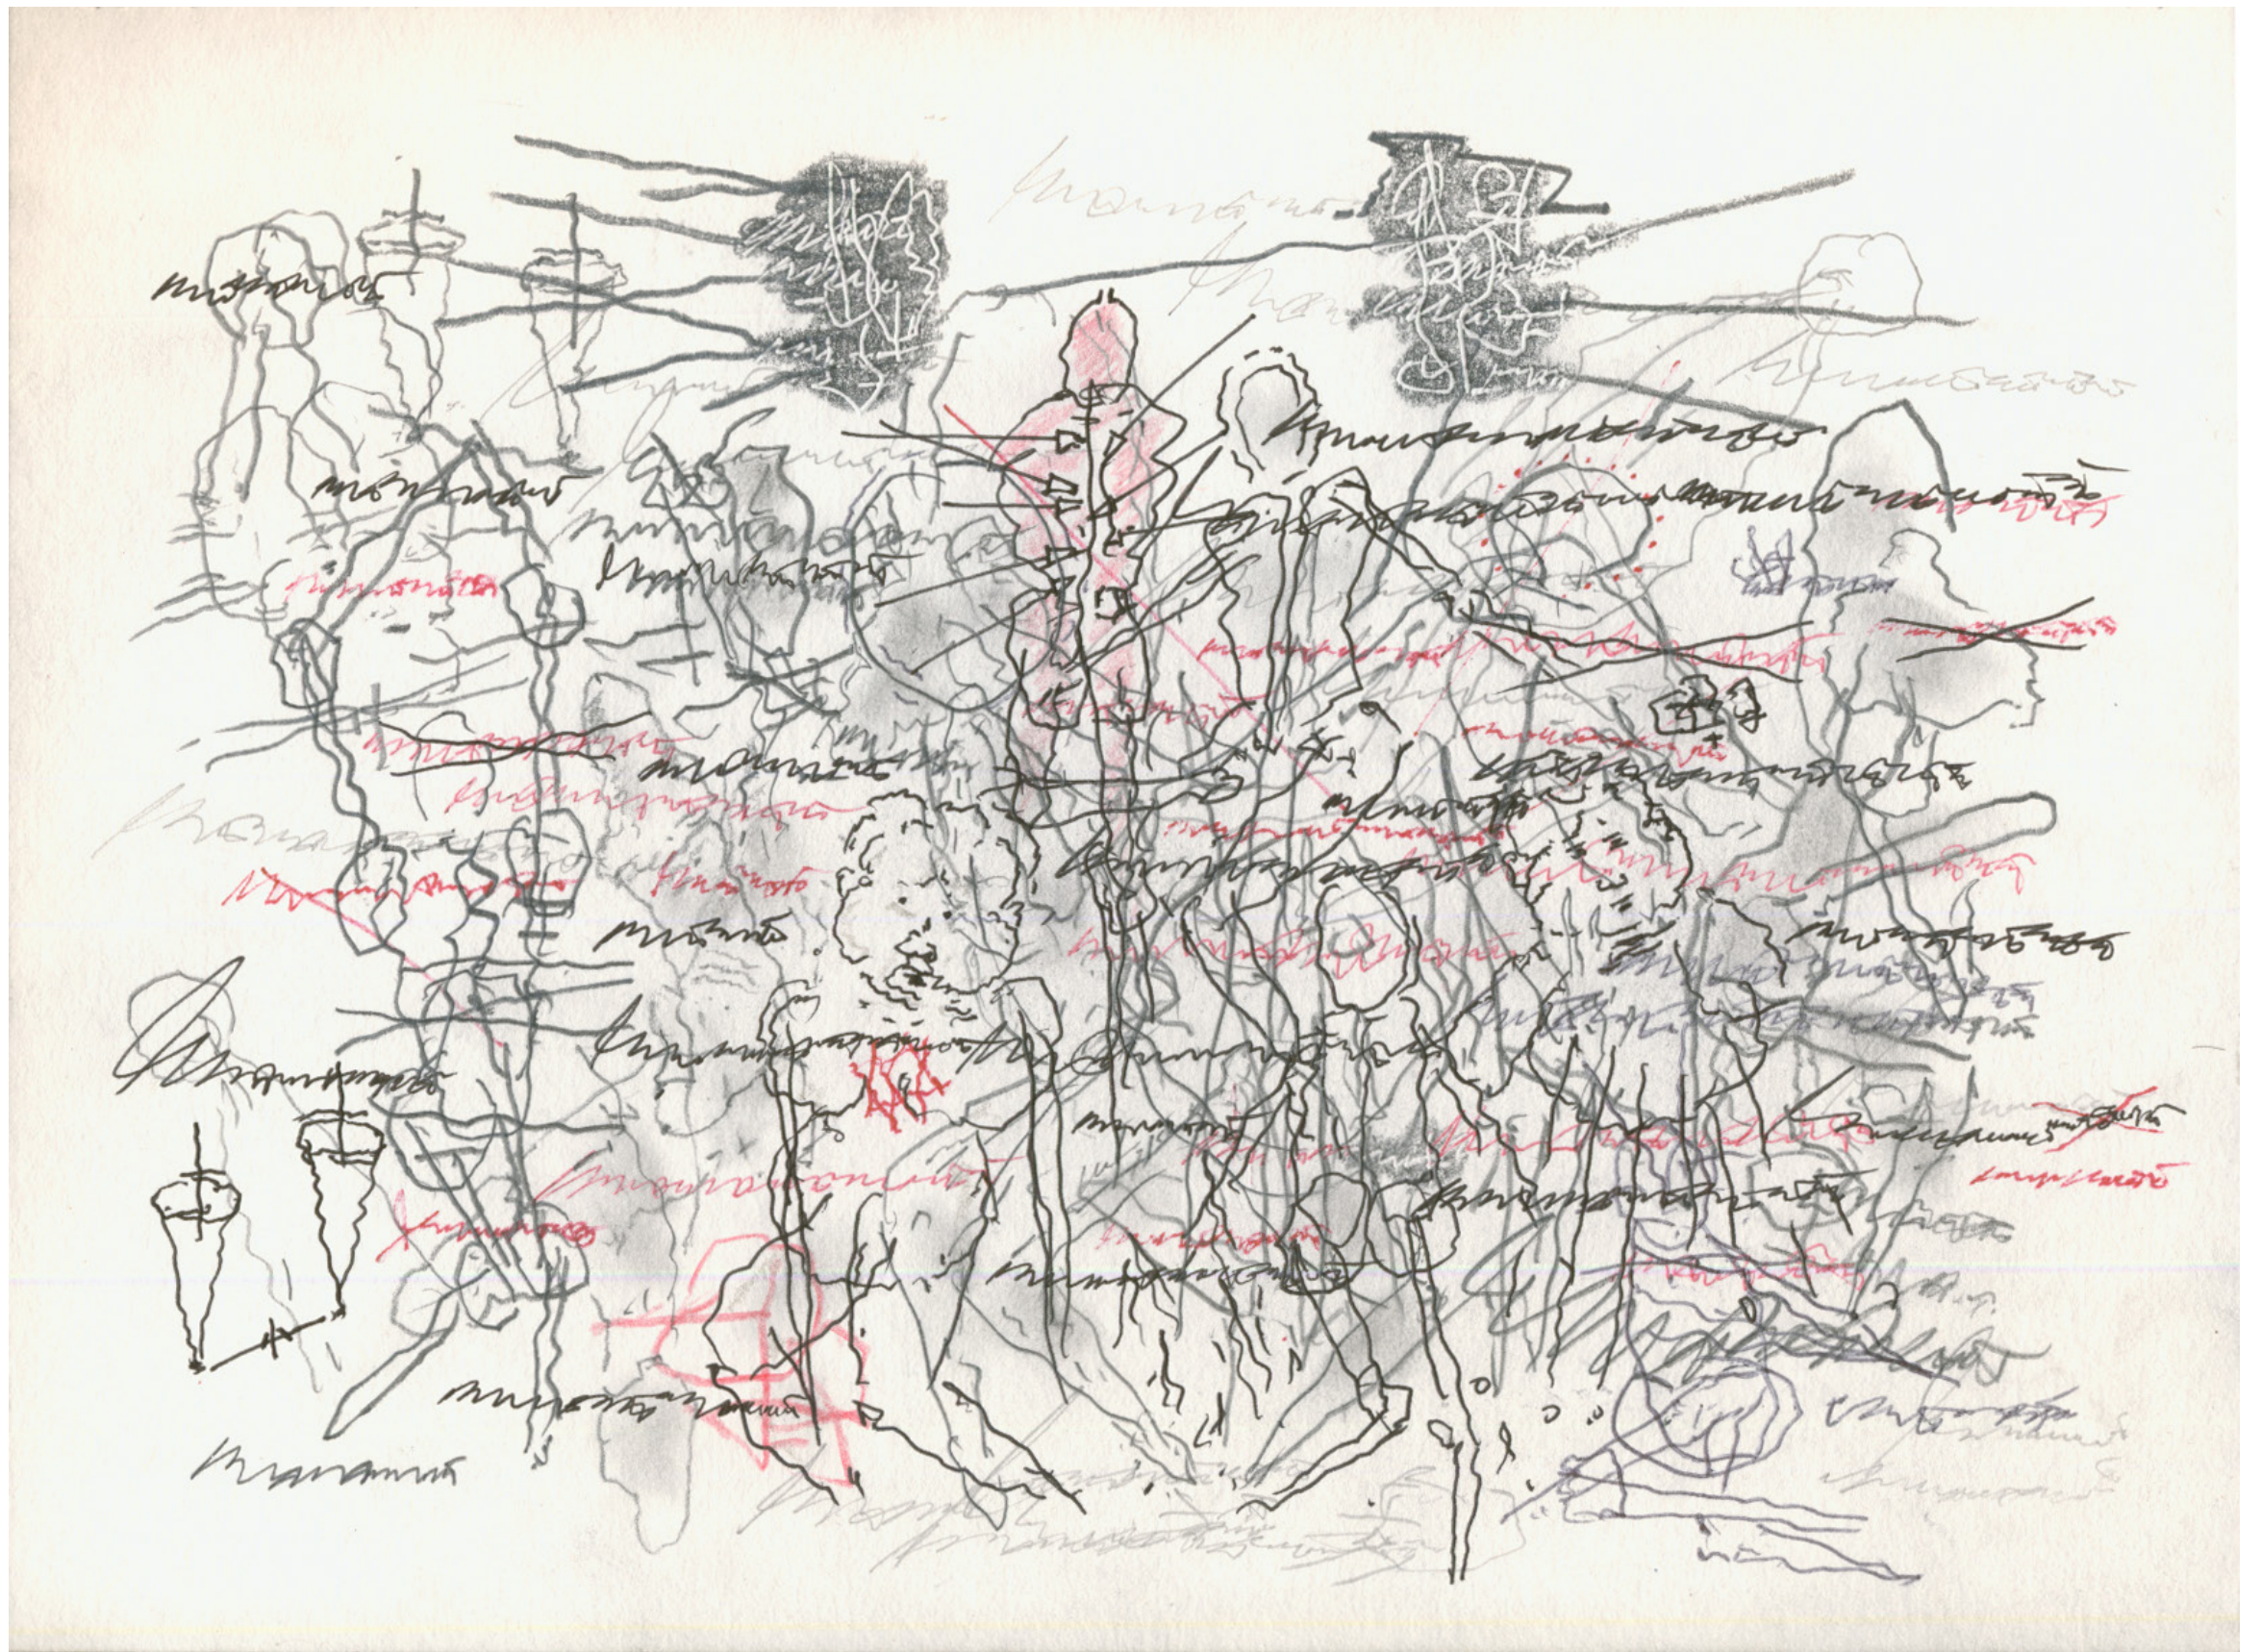

36912, 2018, graphite, ink, coloured pencil on archival paper, 279.4 × 215.9 mm