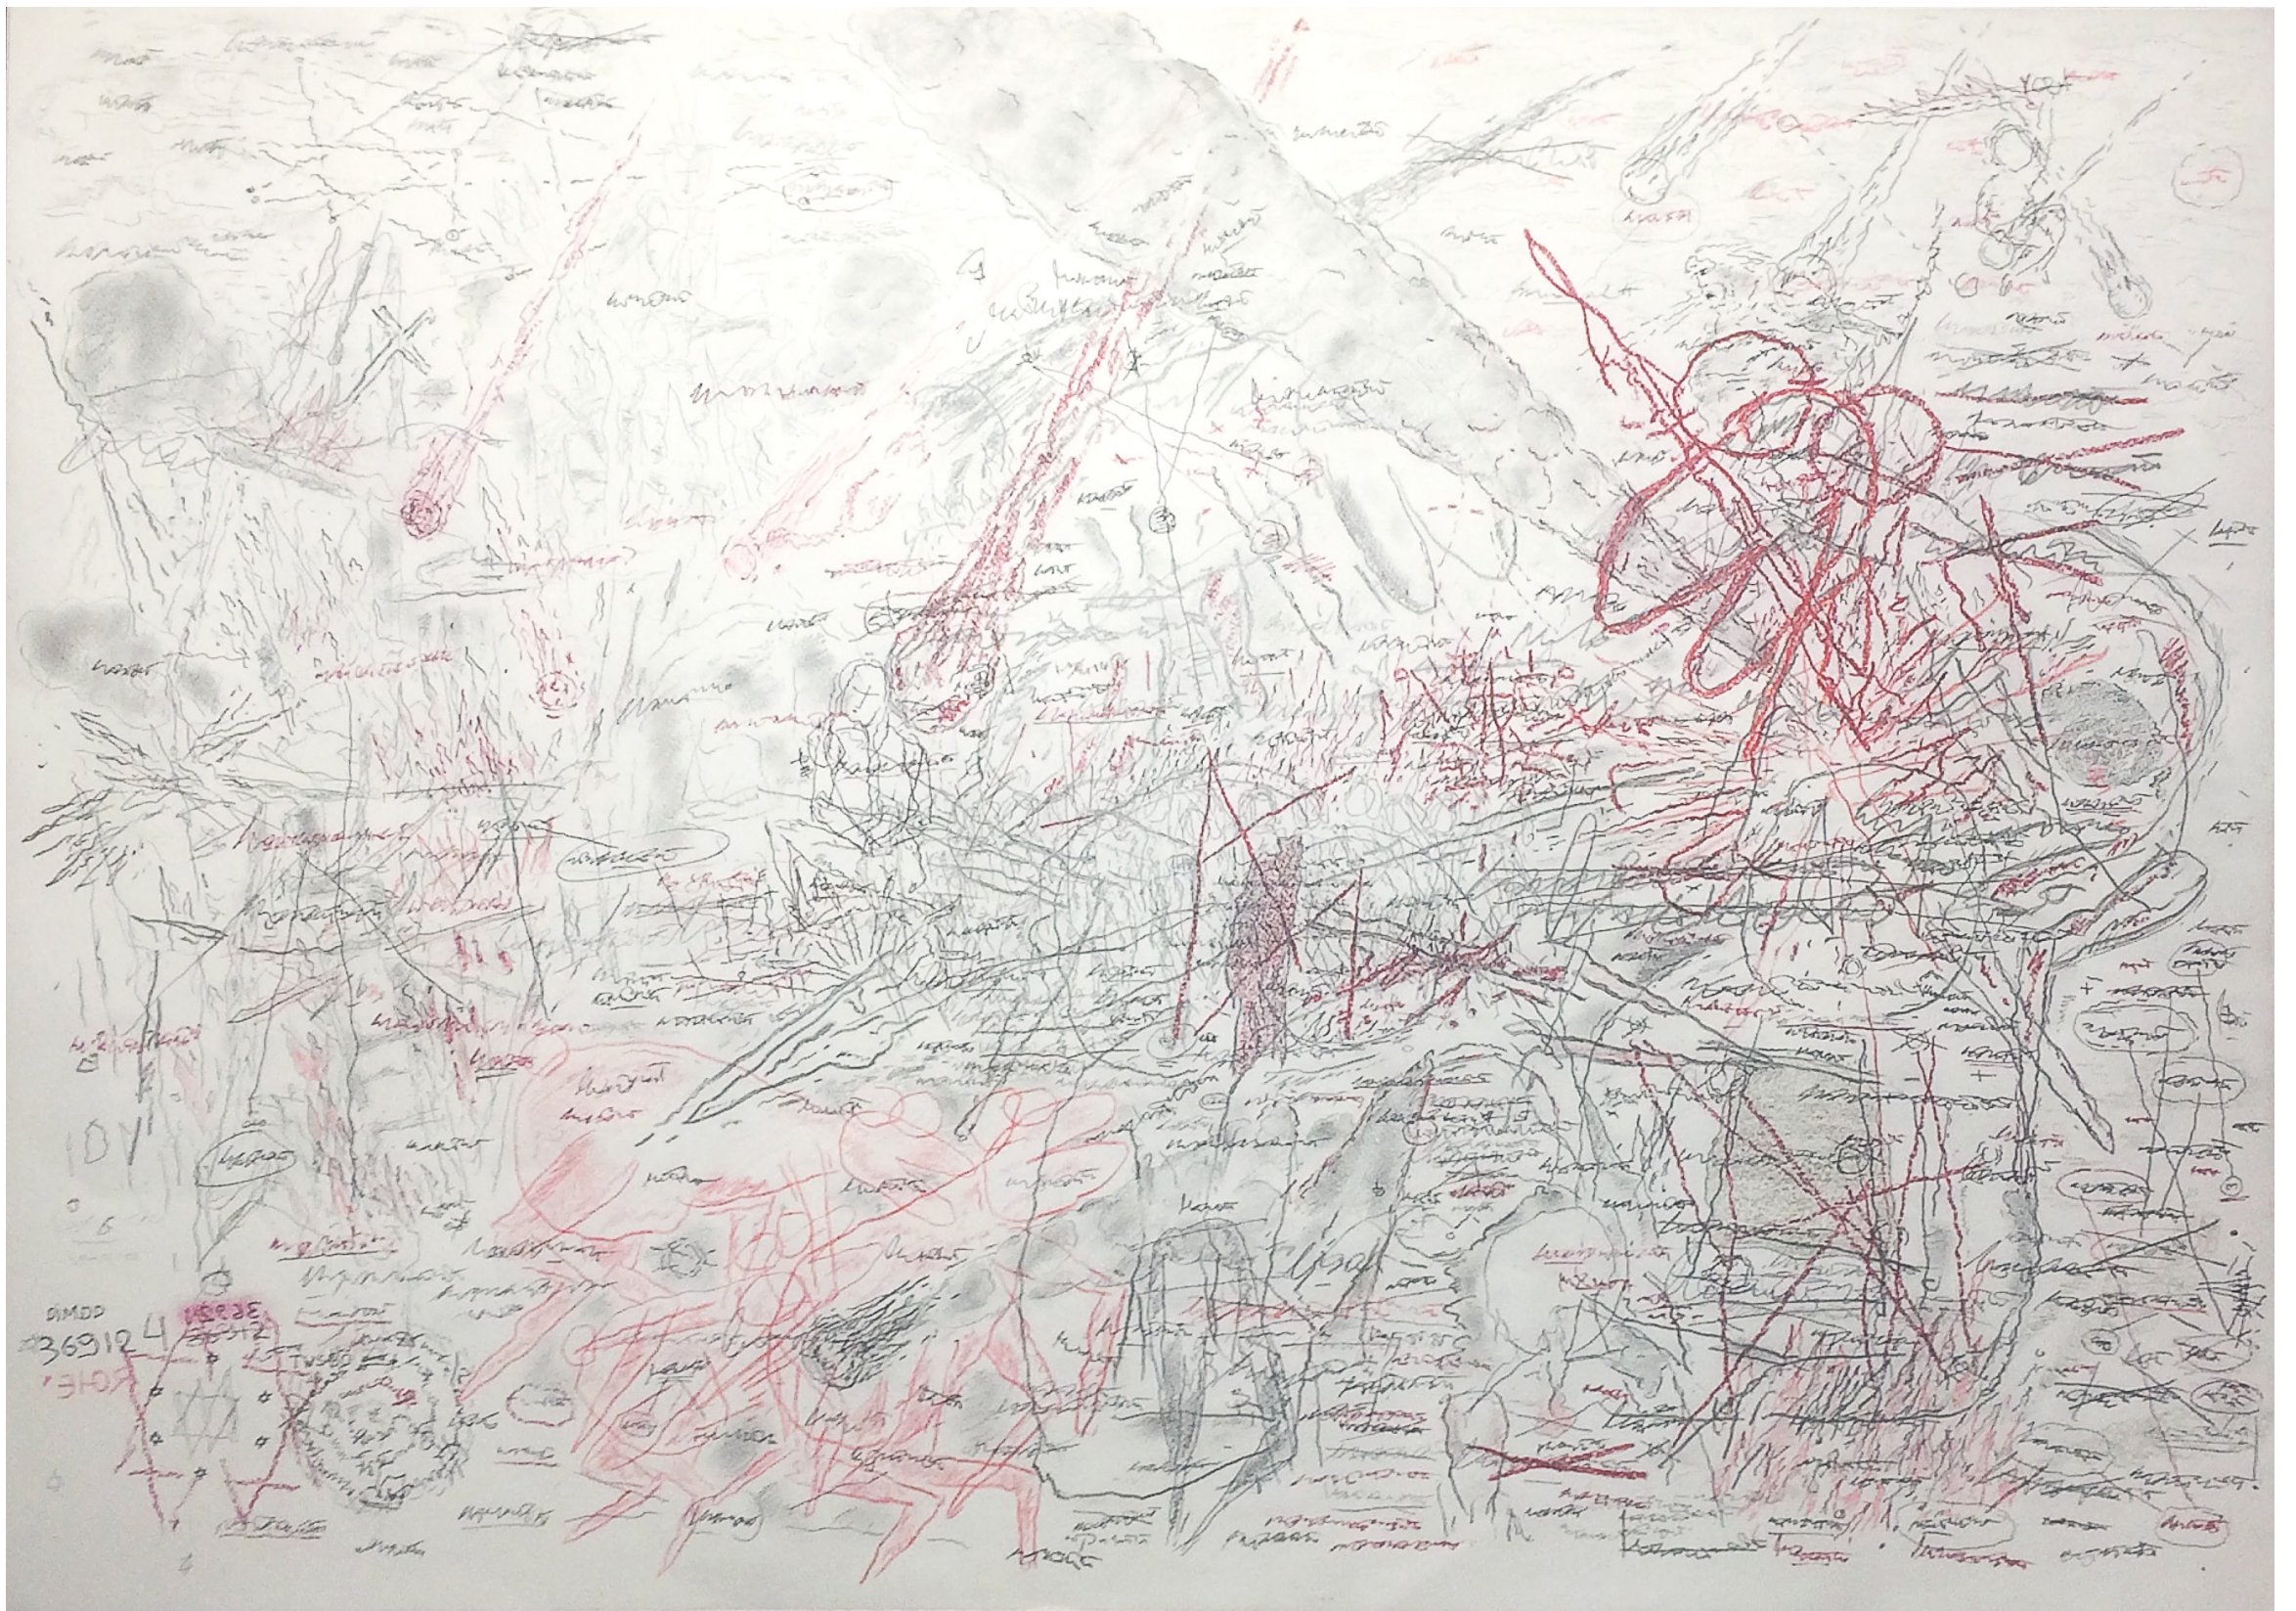

At night she had another trance, and therein saw the boy and a woman with him. The boy, she said, offered her a black creeping thing, which was dead. The woman had a red thing, quick.

WILLIAM GRAINGE, DAEMONOLOGIA: A DISCOURSE ON WITCHCRAFT AS IT WAS ACTED IN THE FAMILY OF MR. EDWARD FAIRFAX, OF FUYSTON, IN THE COUNTY OF YORK, IN THE YEAR 1621

36912, 2018, graphite, ink, coloured pencil on archival paper, 860 × 610 mm

36912, 2018, graphite, ink, pastel, coloured pencil on archival paper, 860 × 610 mm

36912, 2018, graphite and ink on archival paper, 279.4 × 215.9 mm