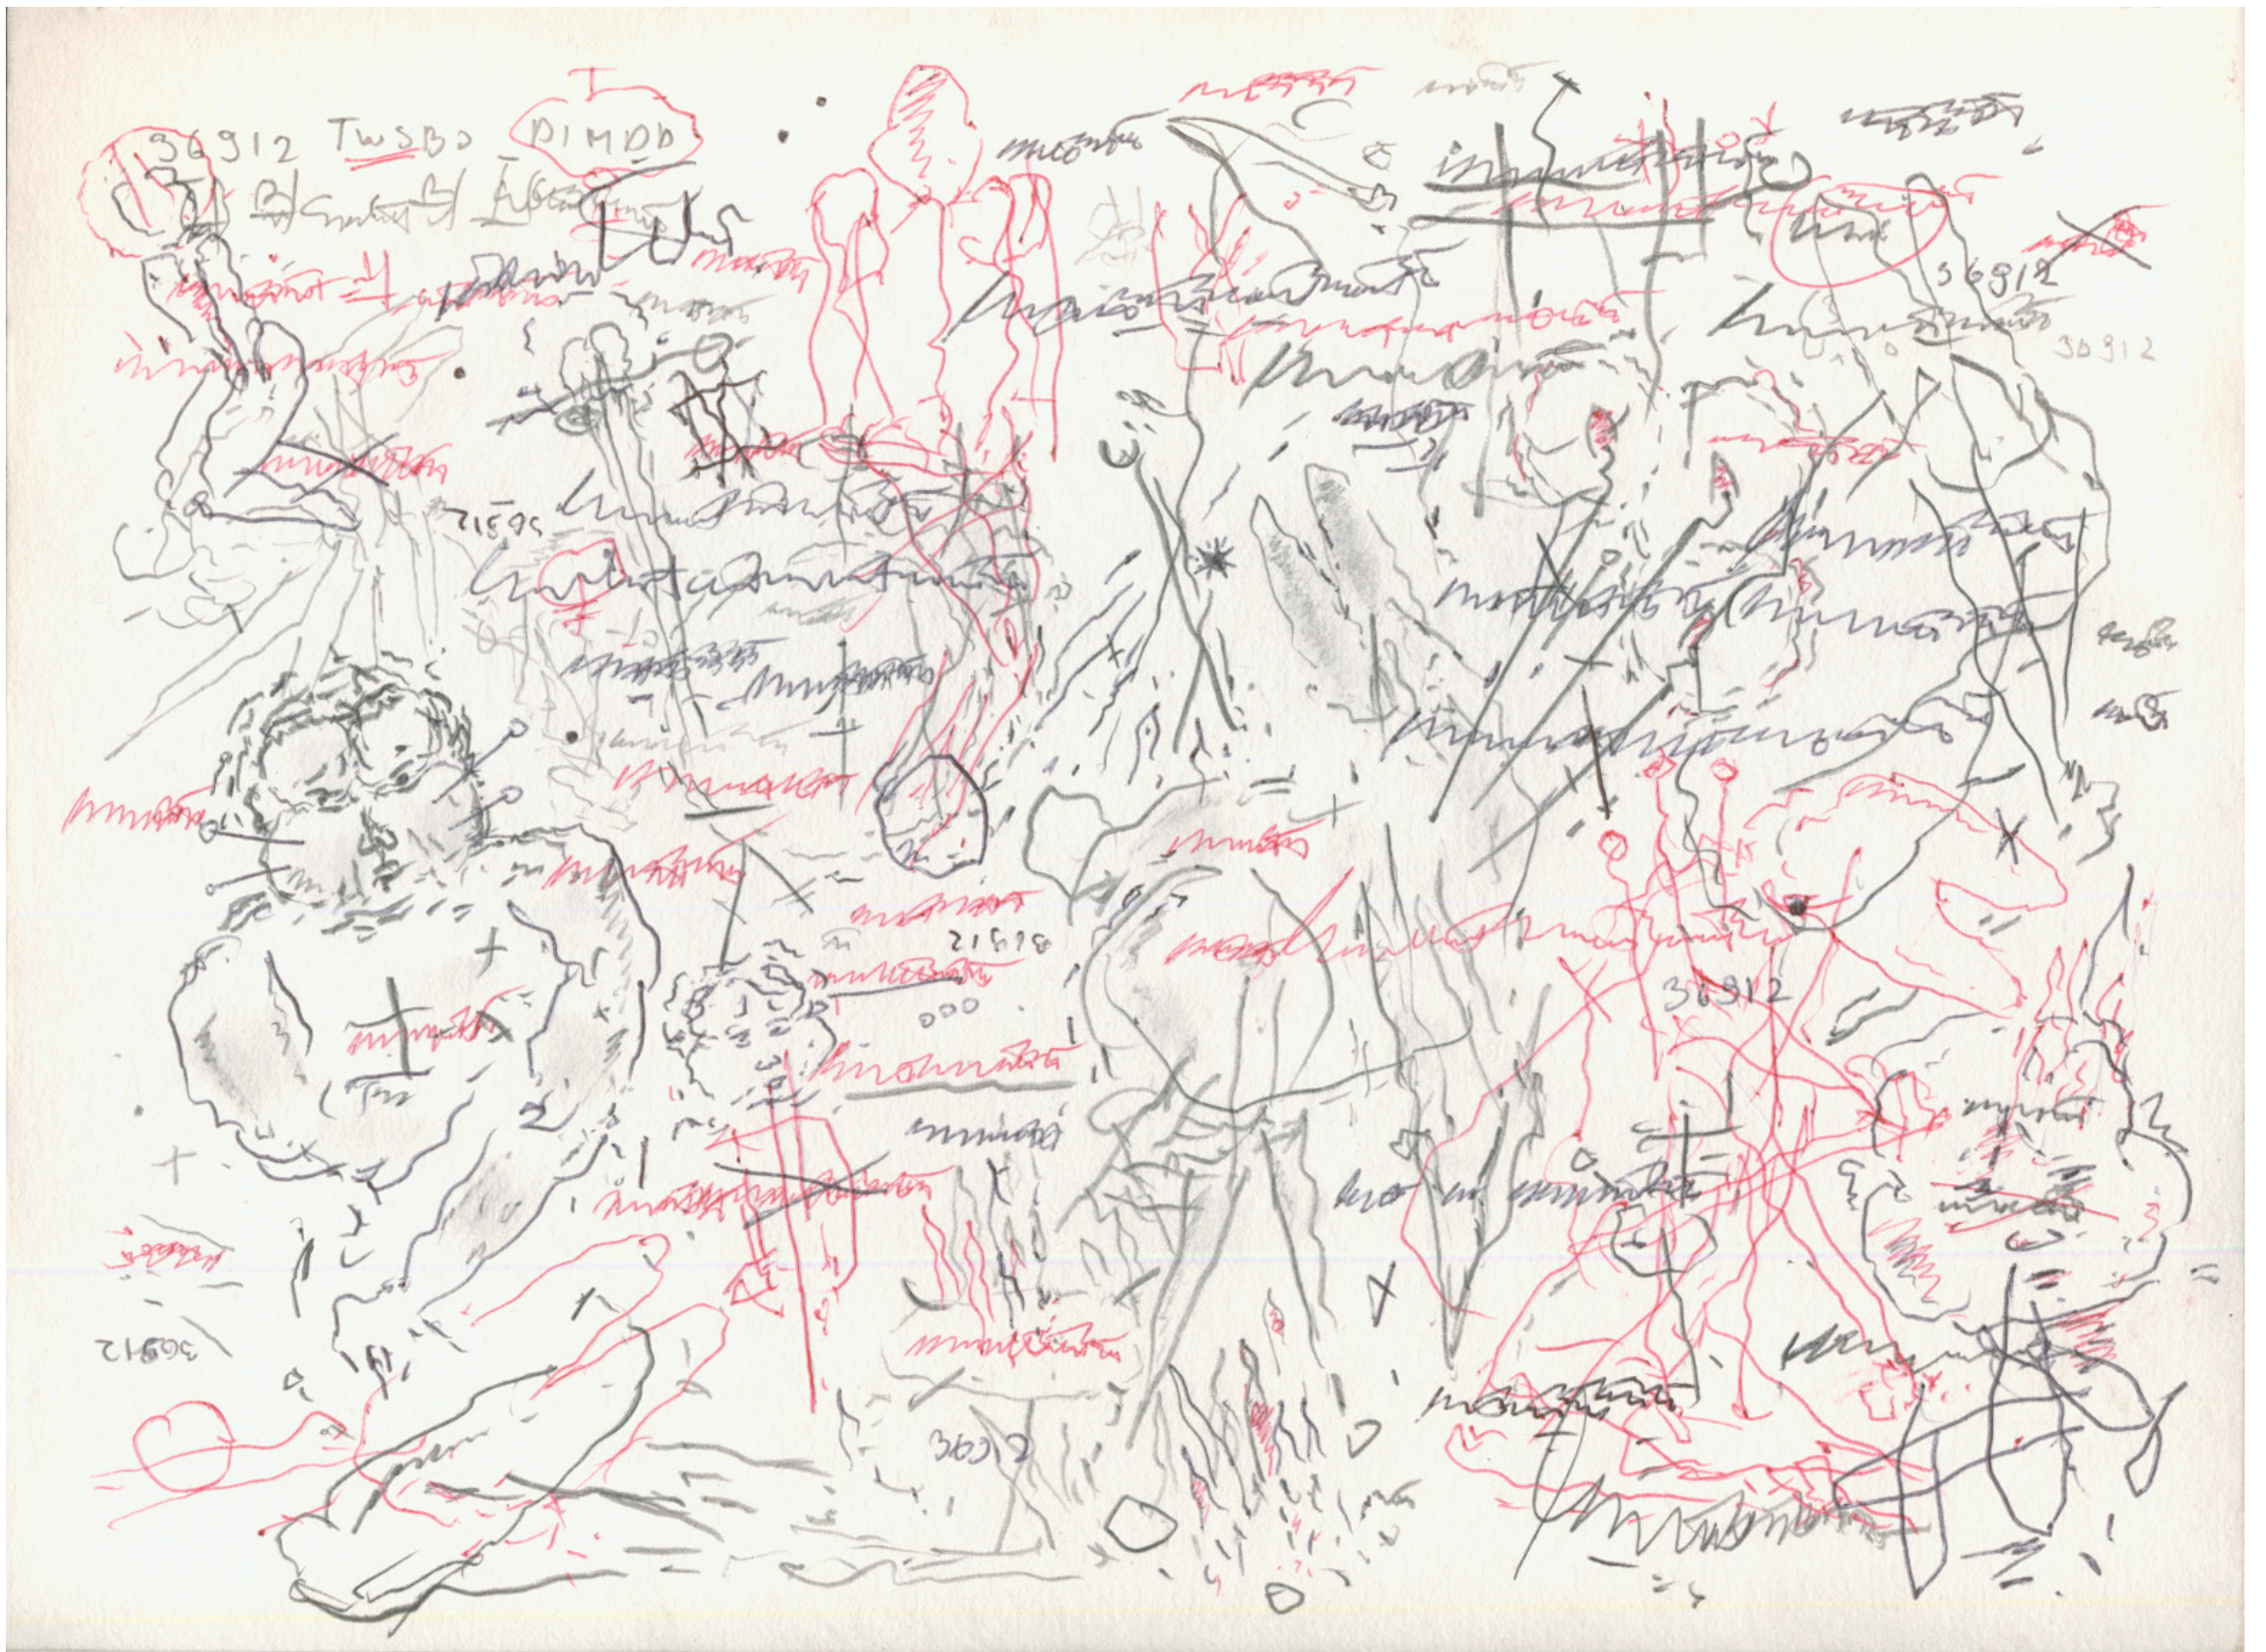

36912, 2018, graphite, ink on archival paper, 279.4 × 215.9 mm