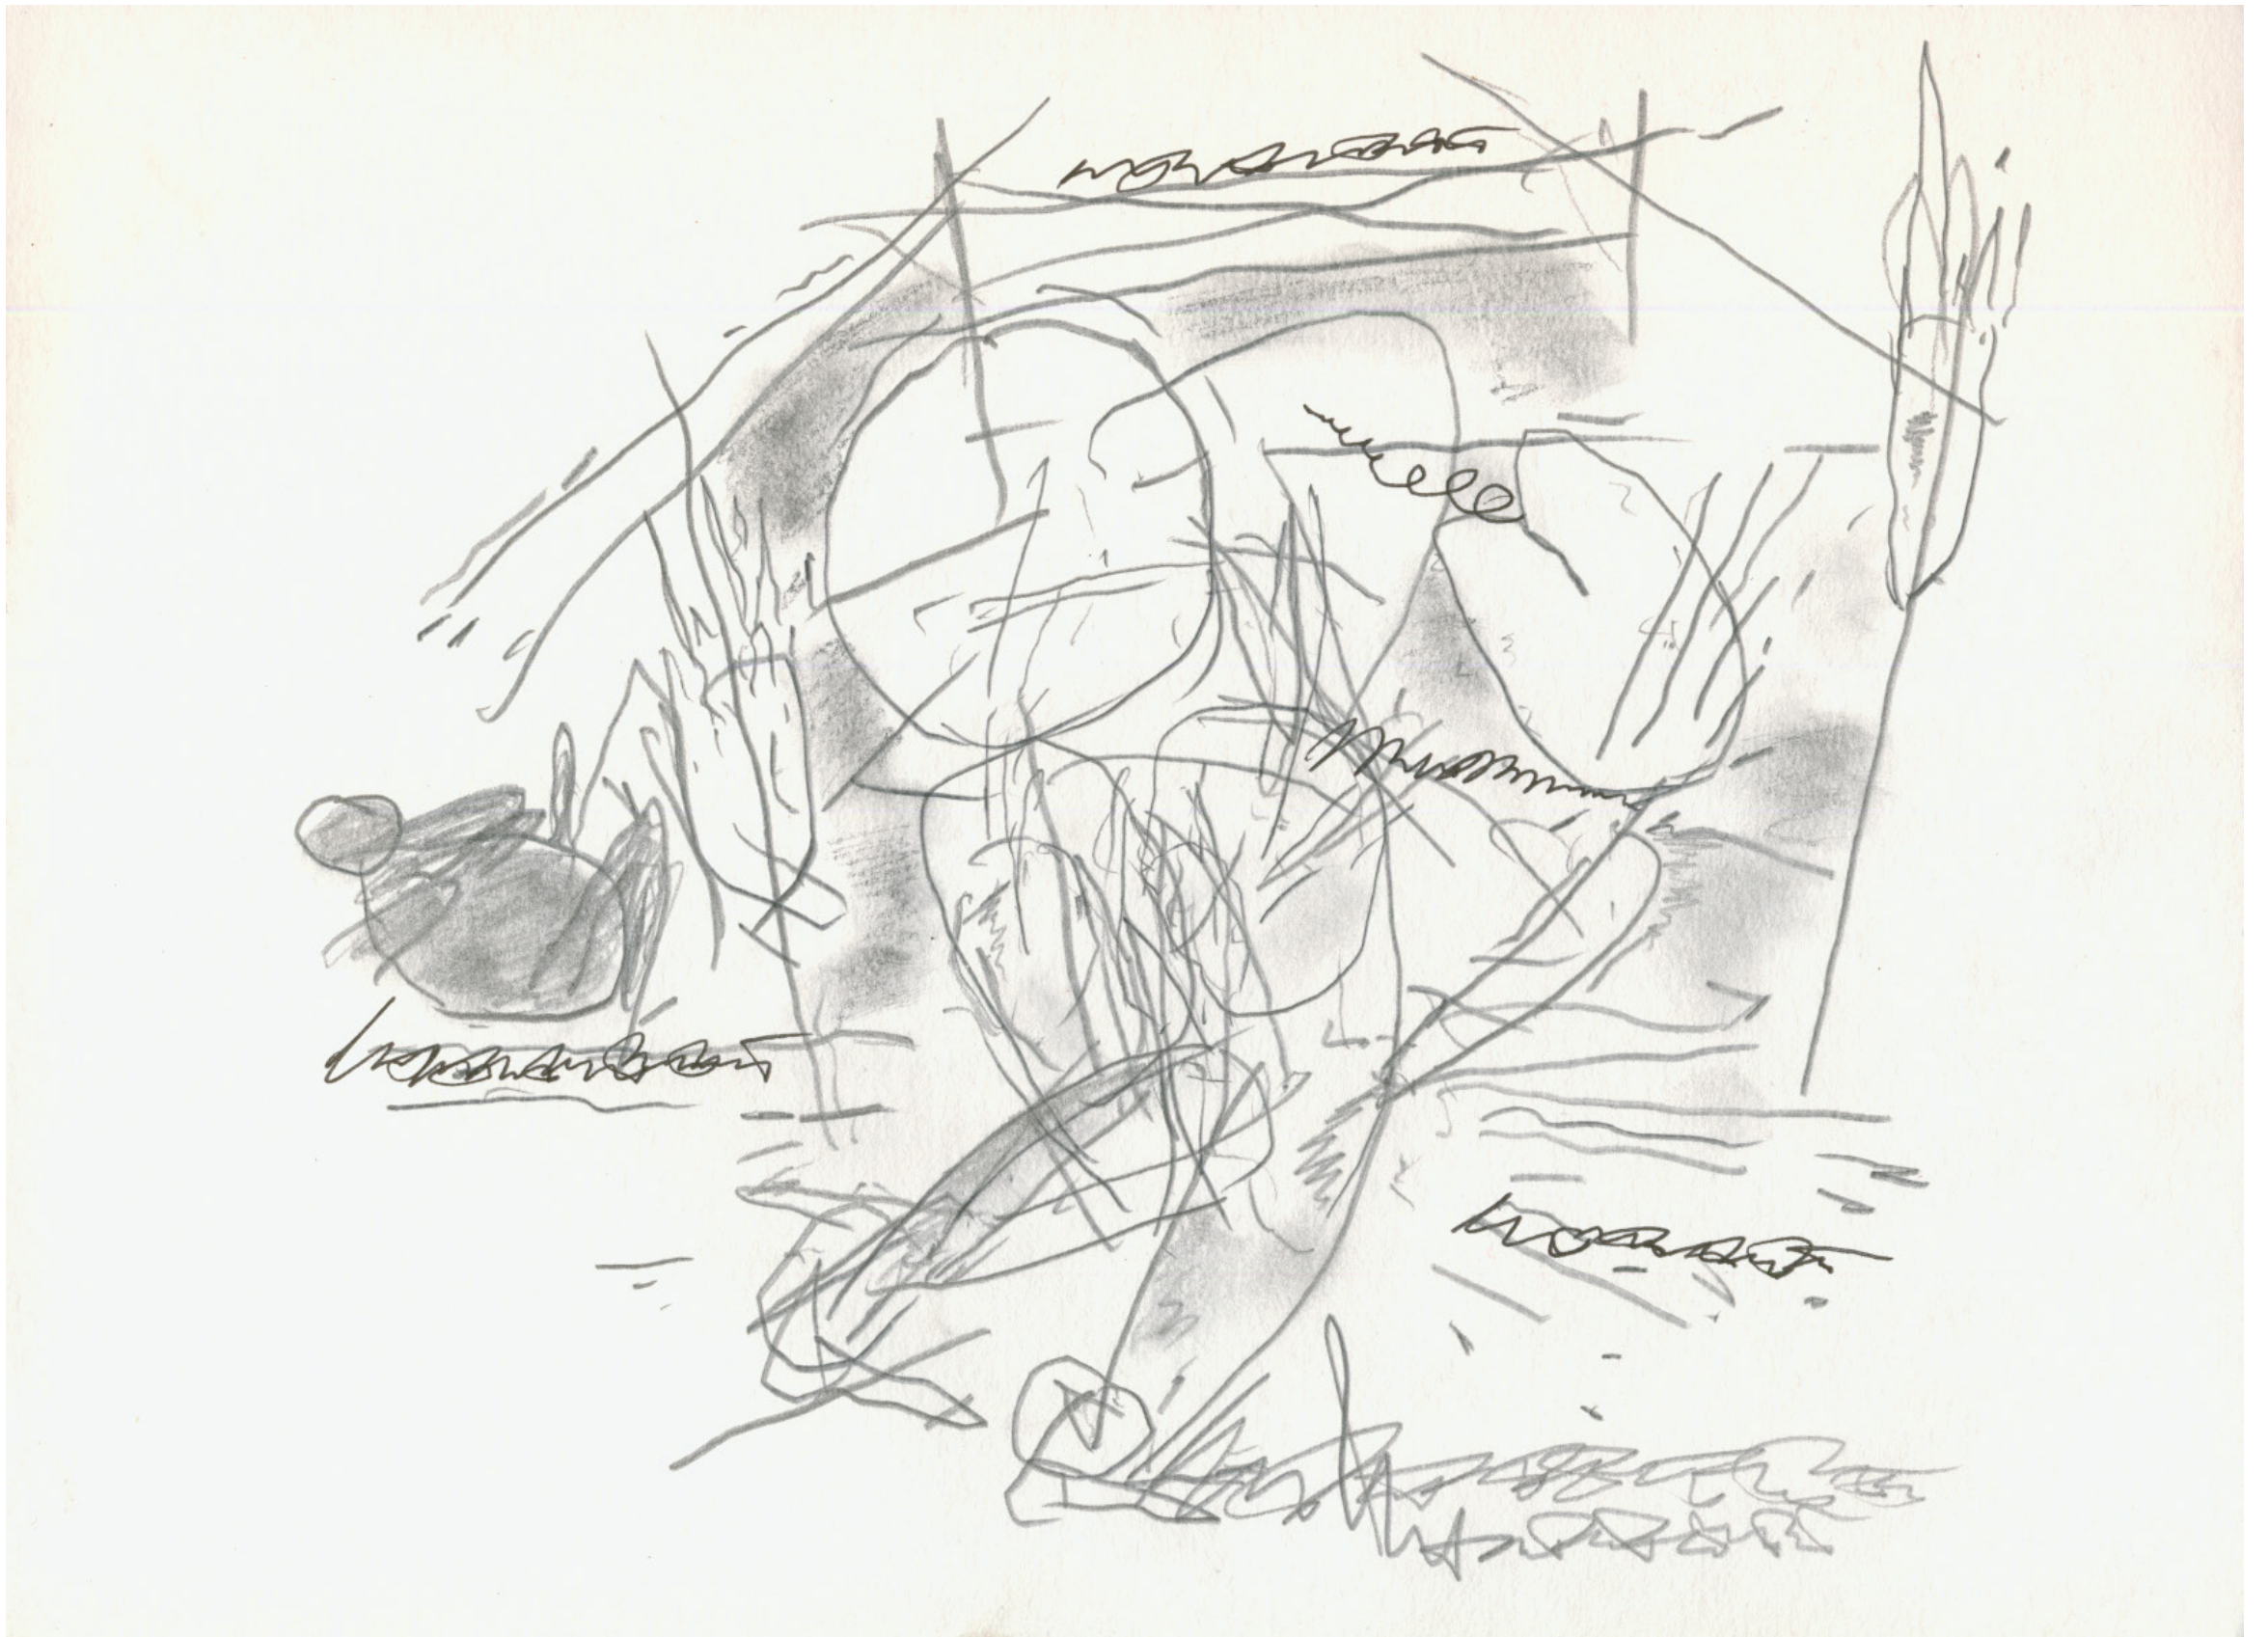

36912, 2018, graphite, ink, pastel, coloured pencil on archival paper, 860 × 610 mm

36912, 2018, graphite and ink on archival paper, 279.4 × 215.9 mm