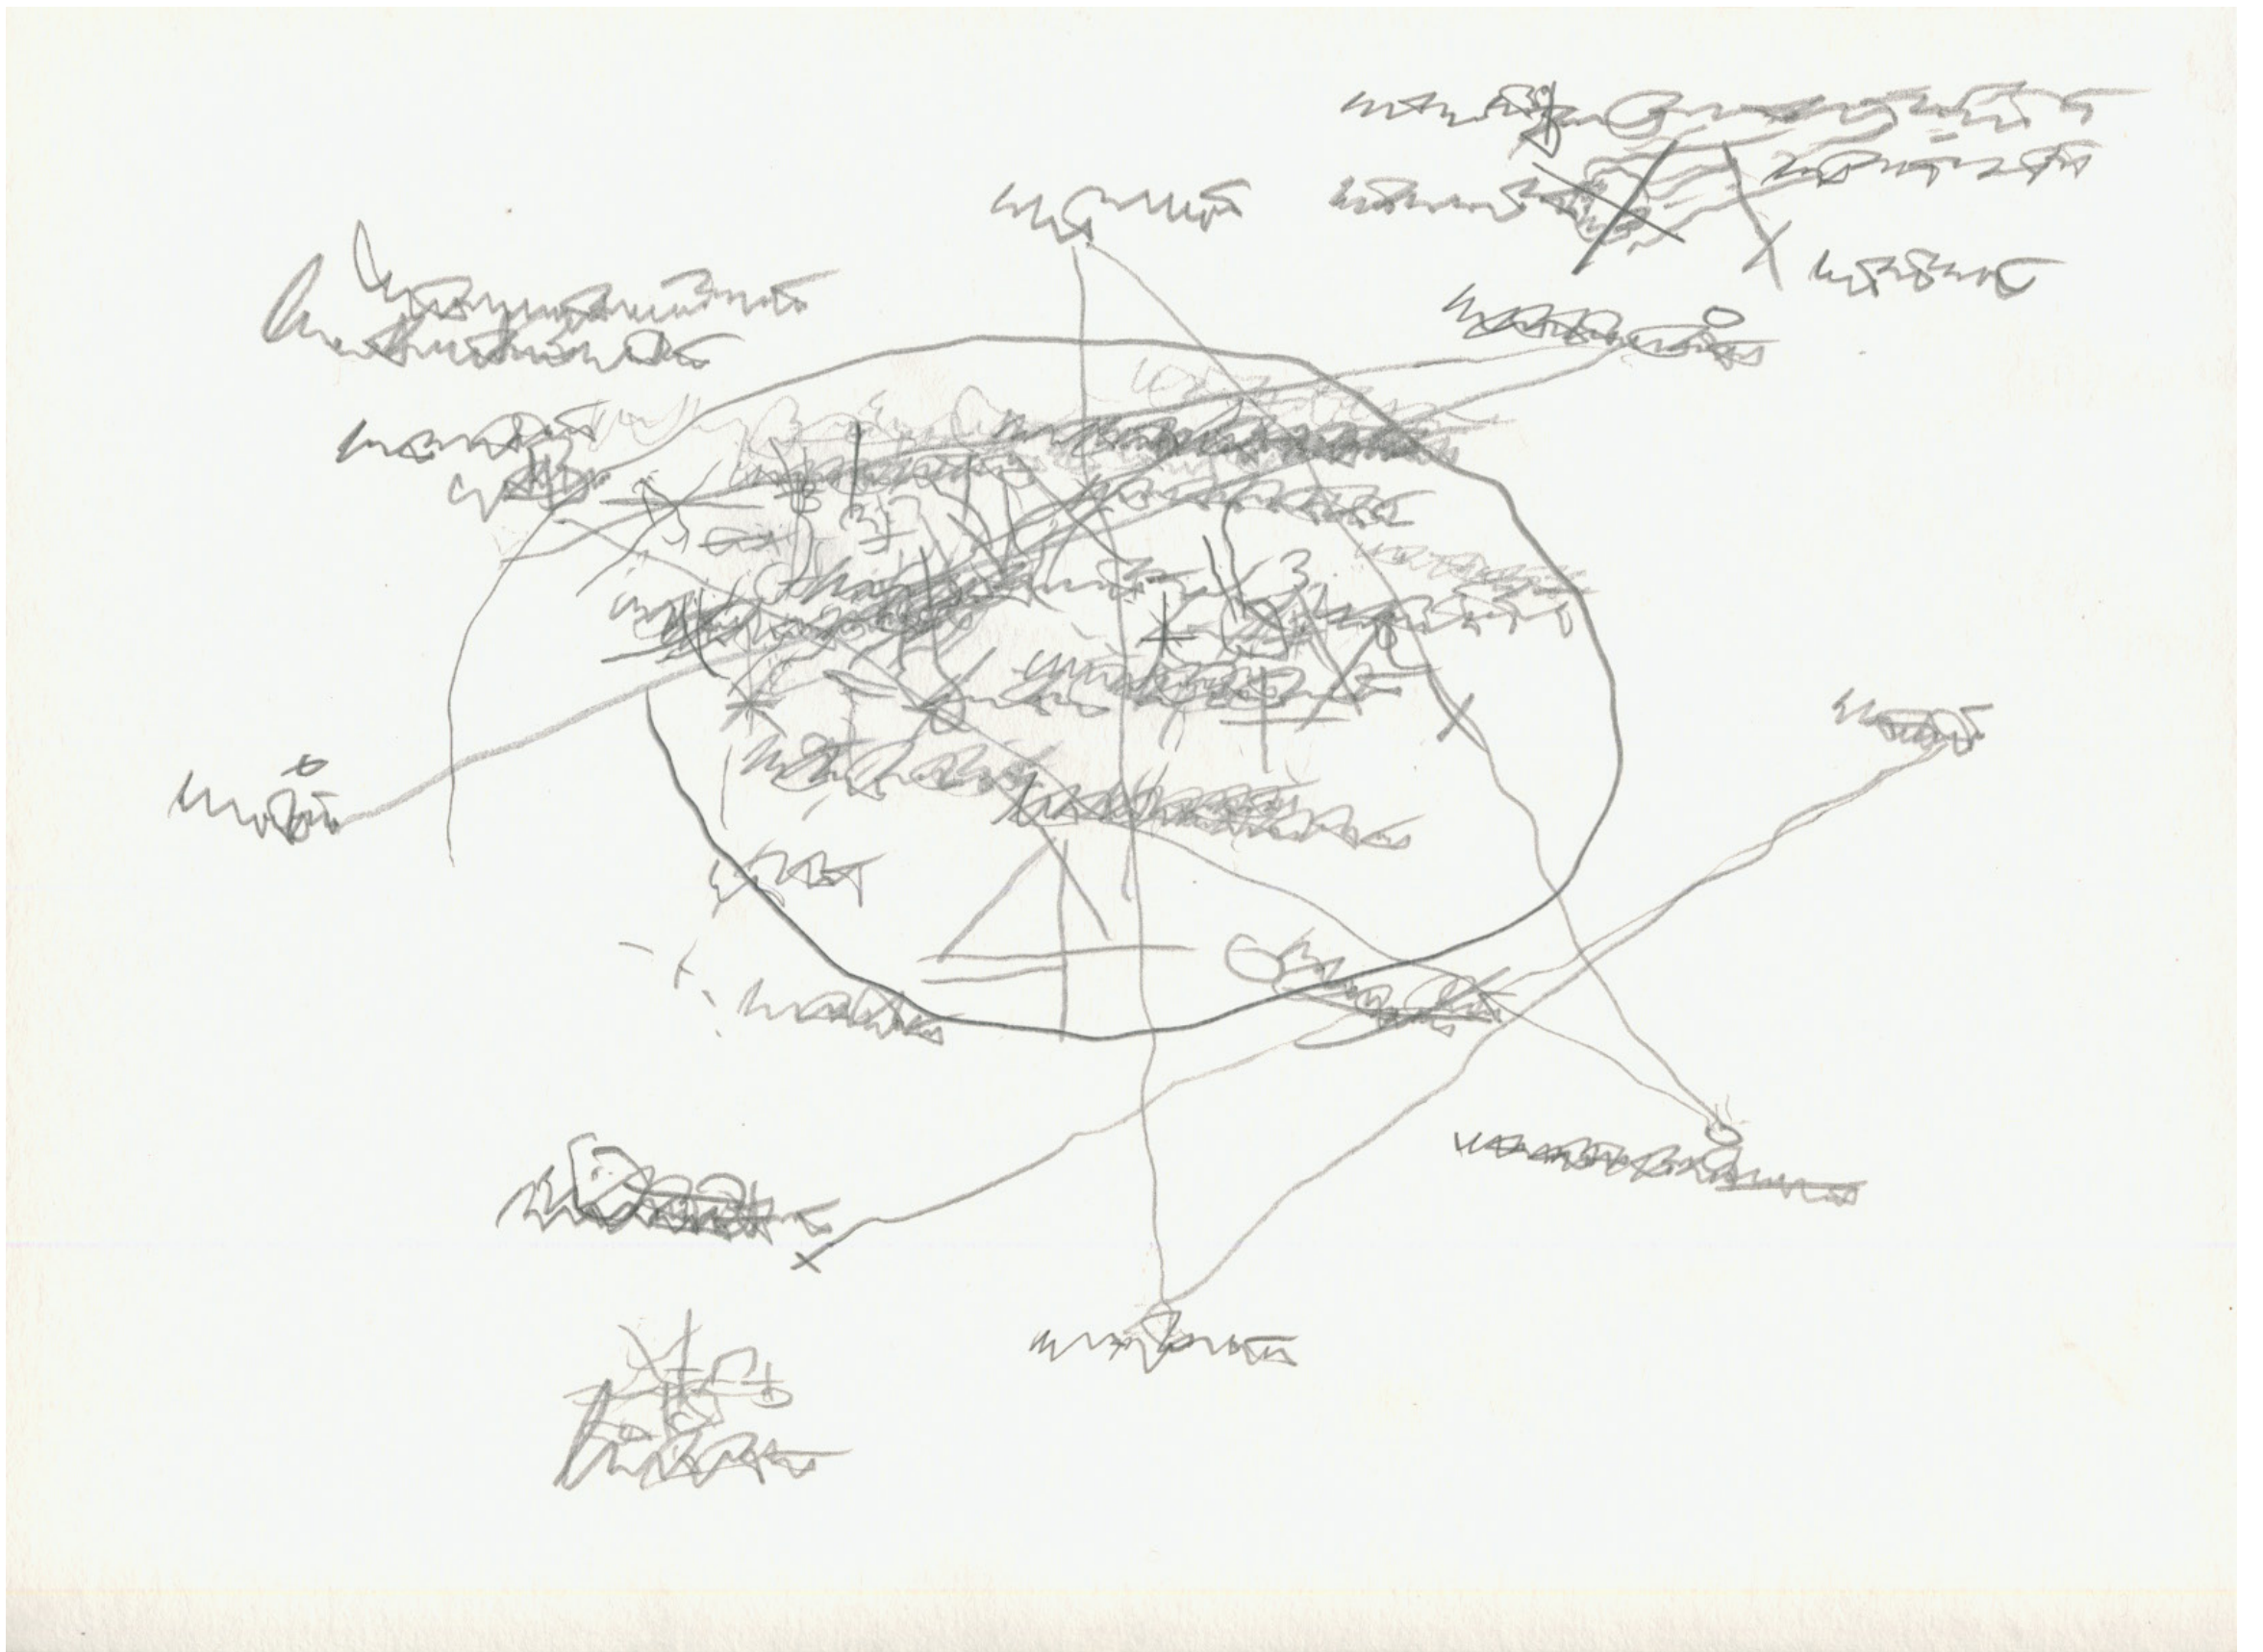

36912, 2018, graphite on archival paper, 279.4 × 215.9 mm