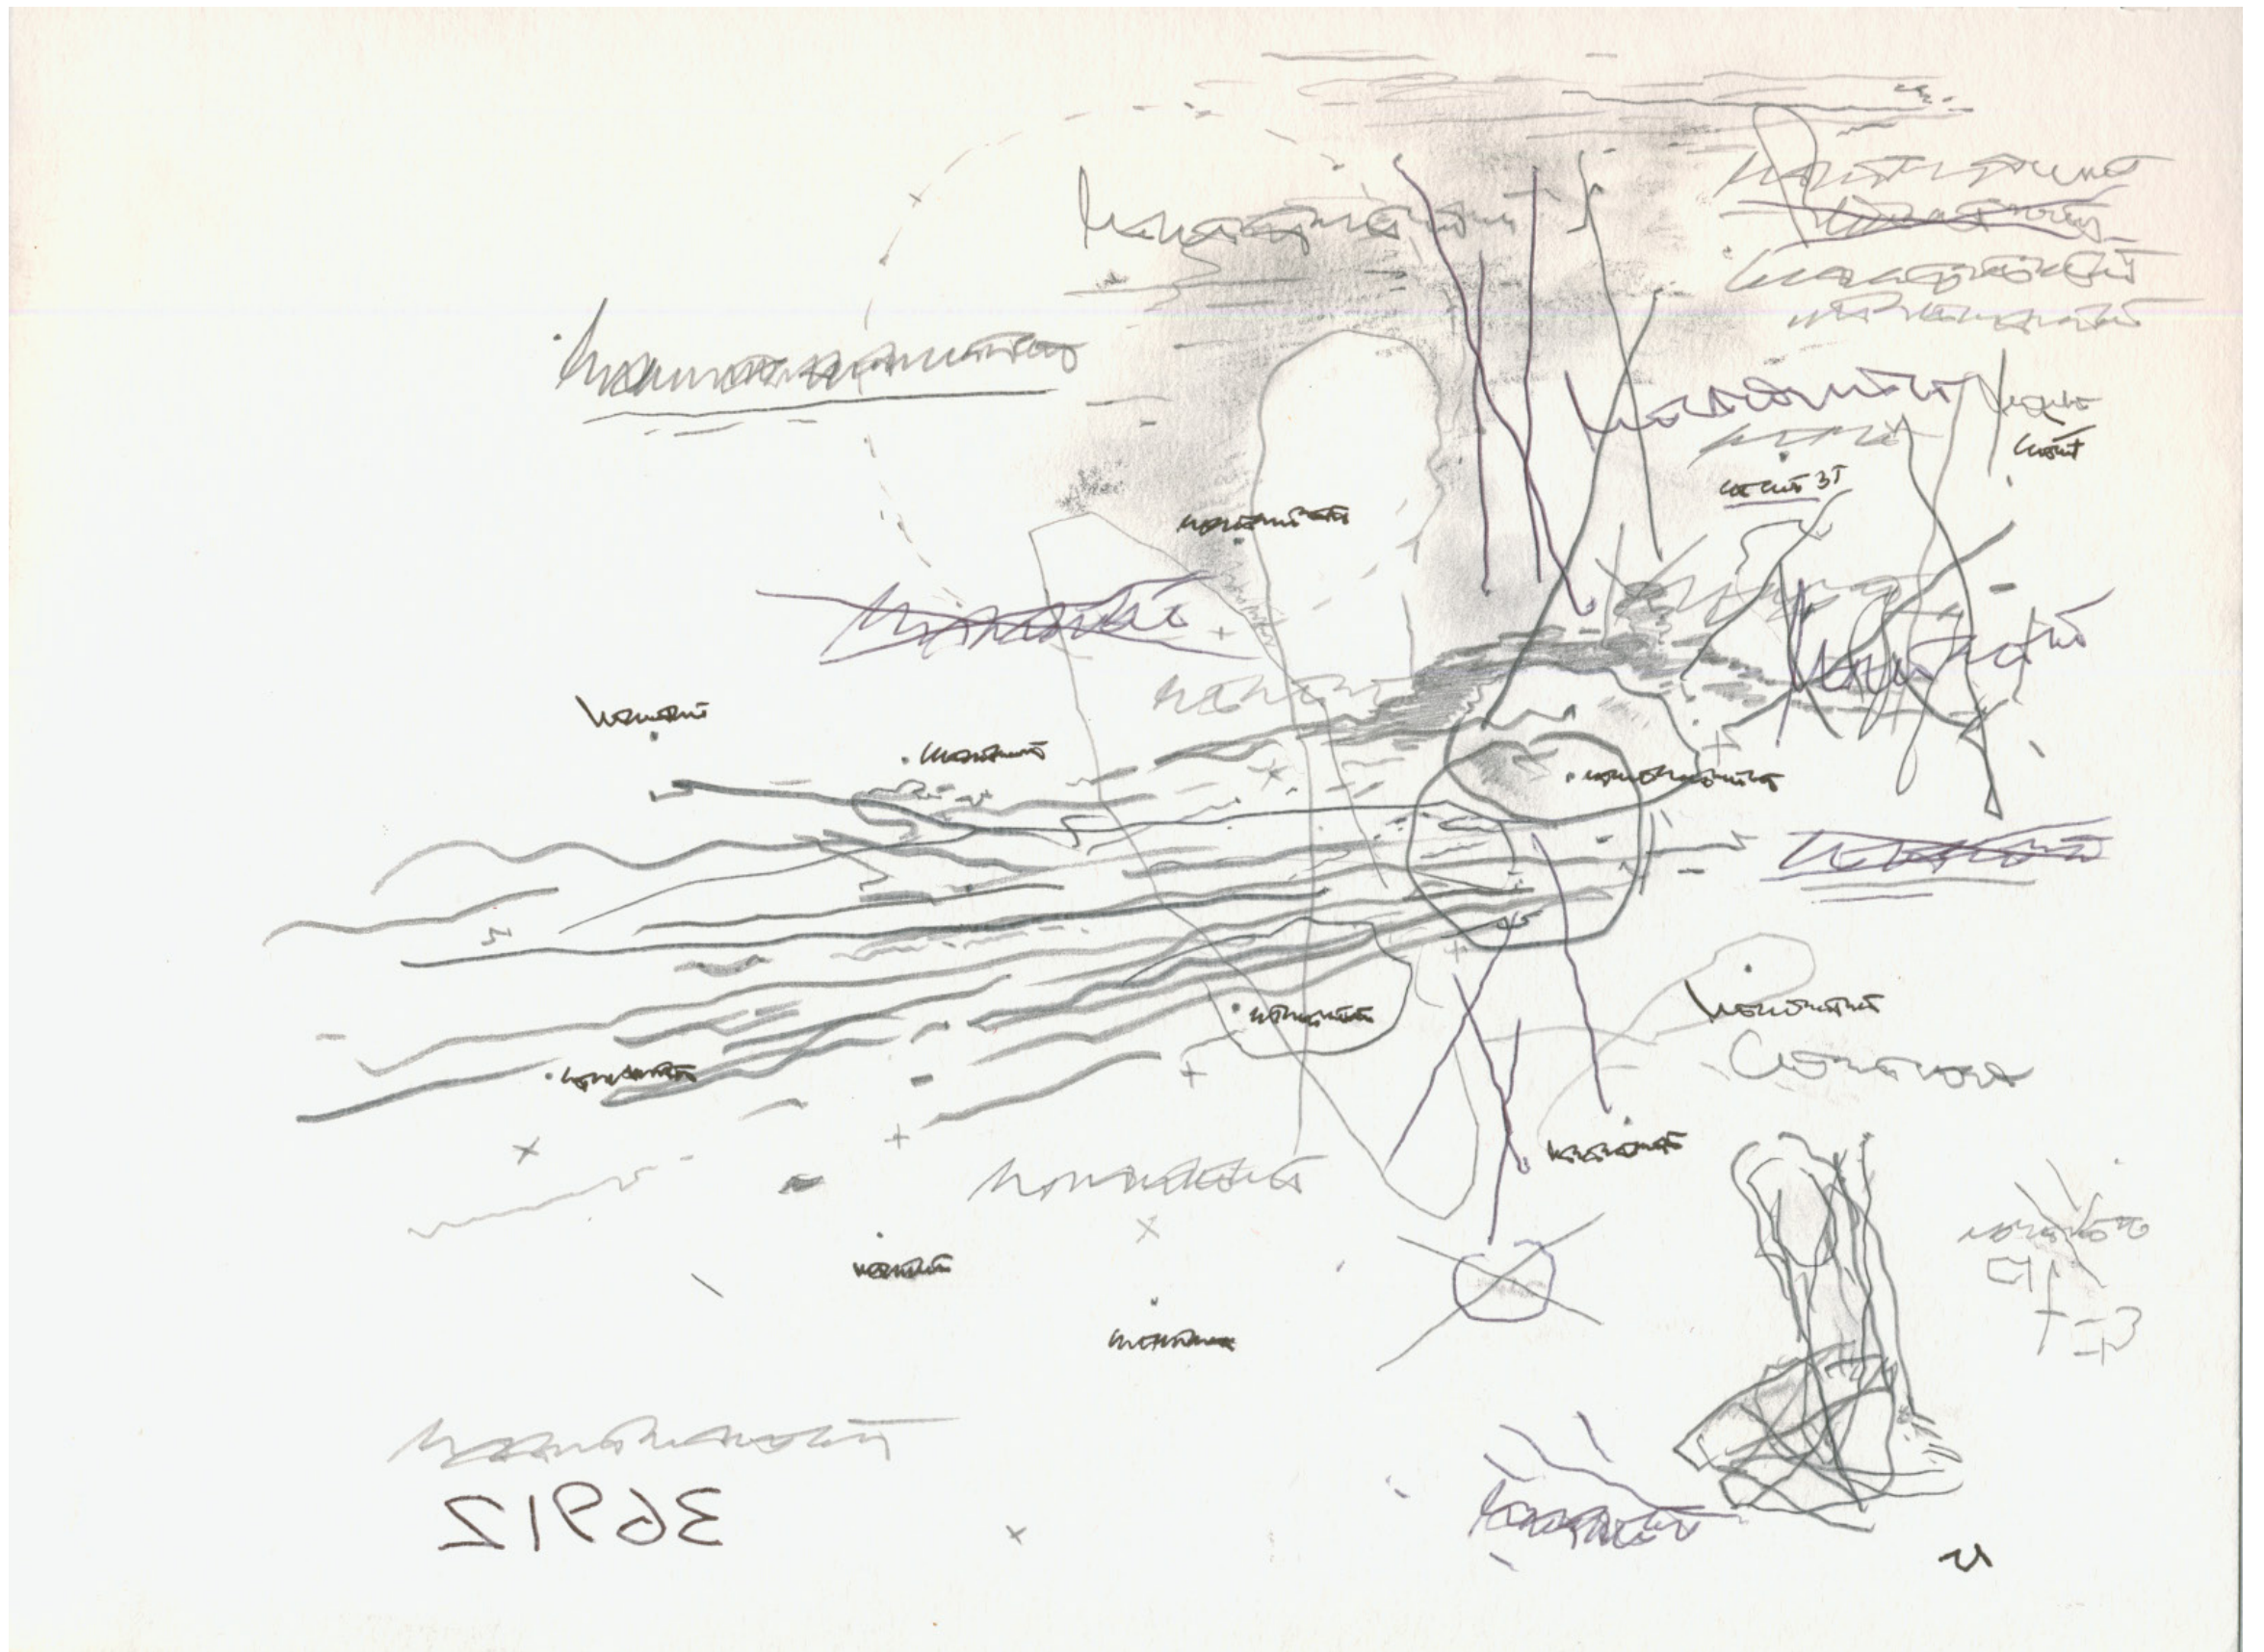

36912, 2018, graphite, ink on archival paper, 279.4 × 215.9 mm