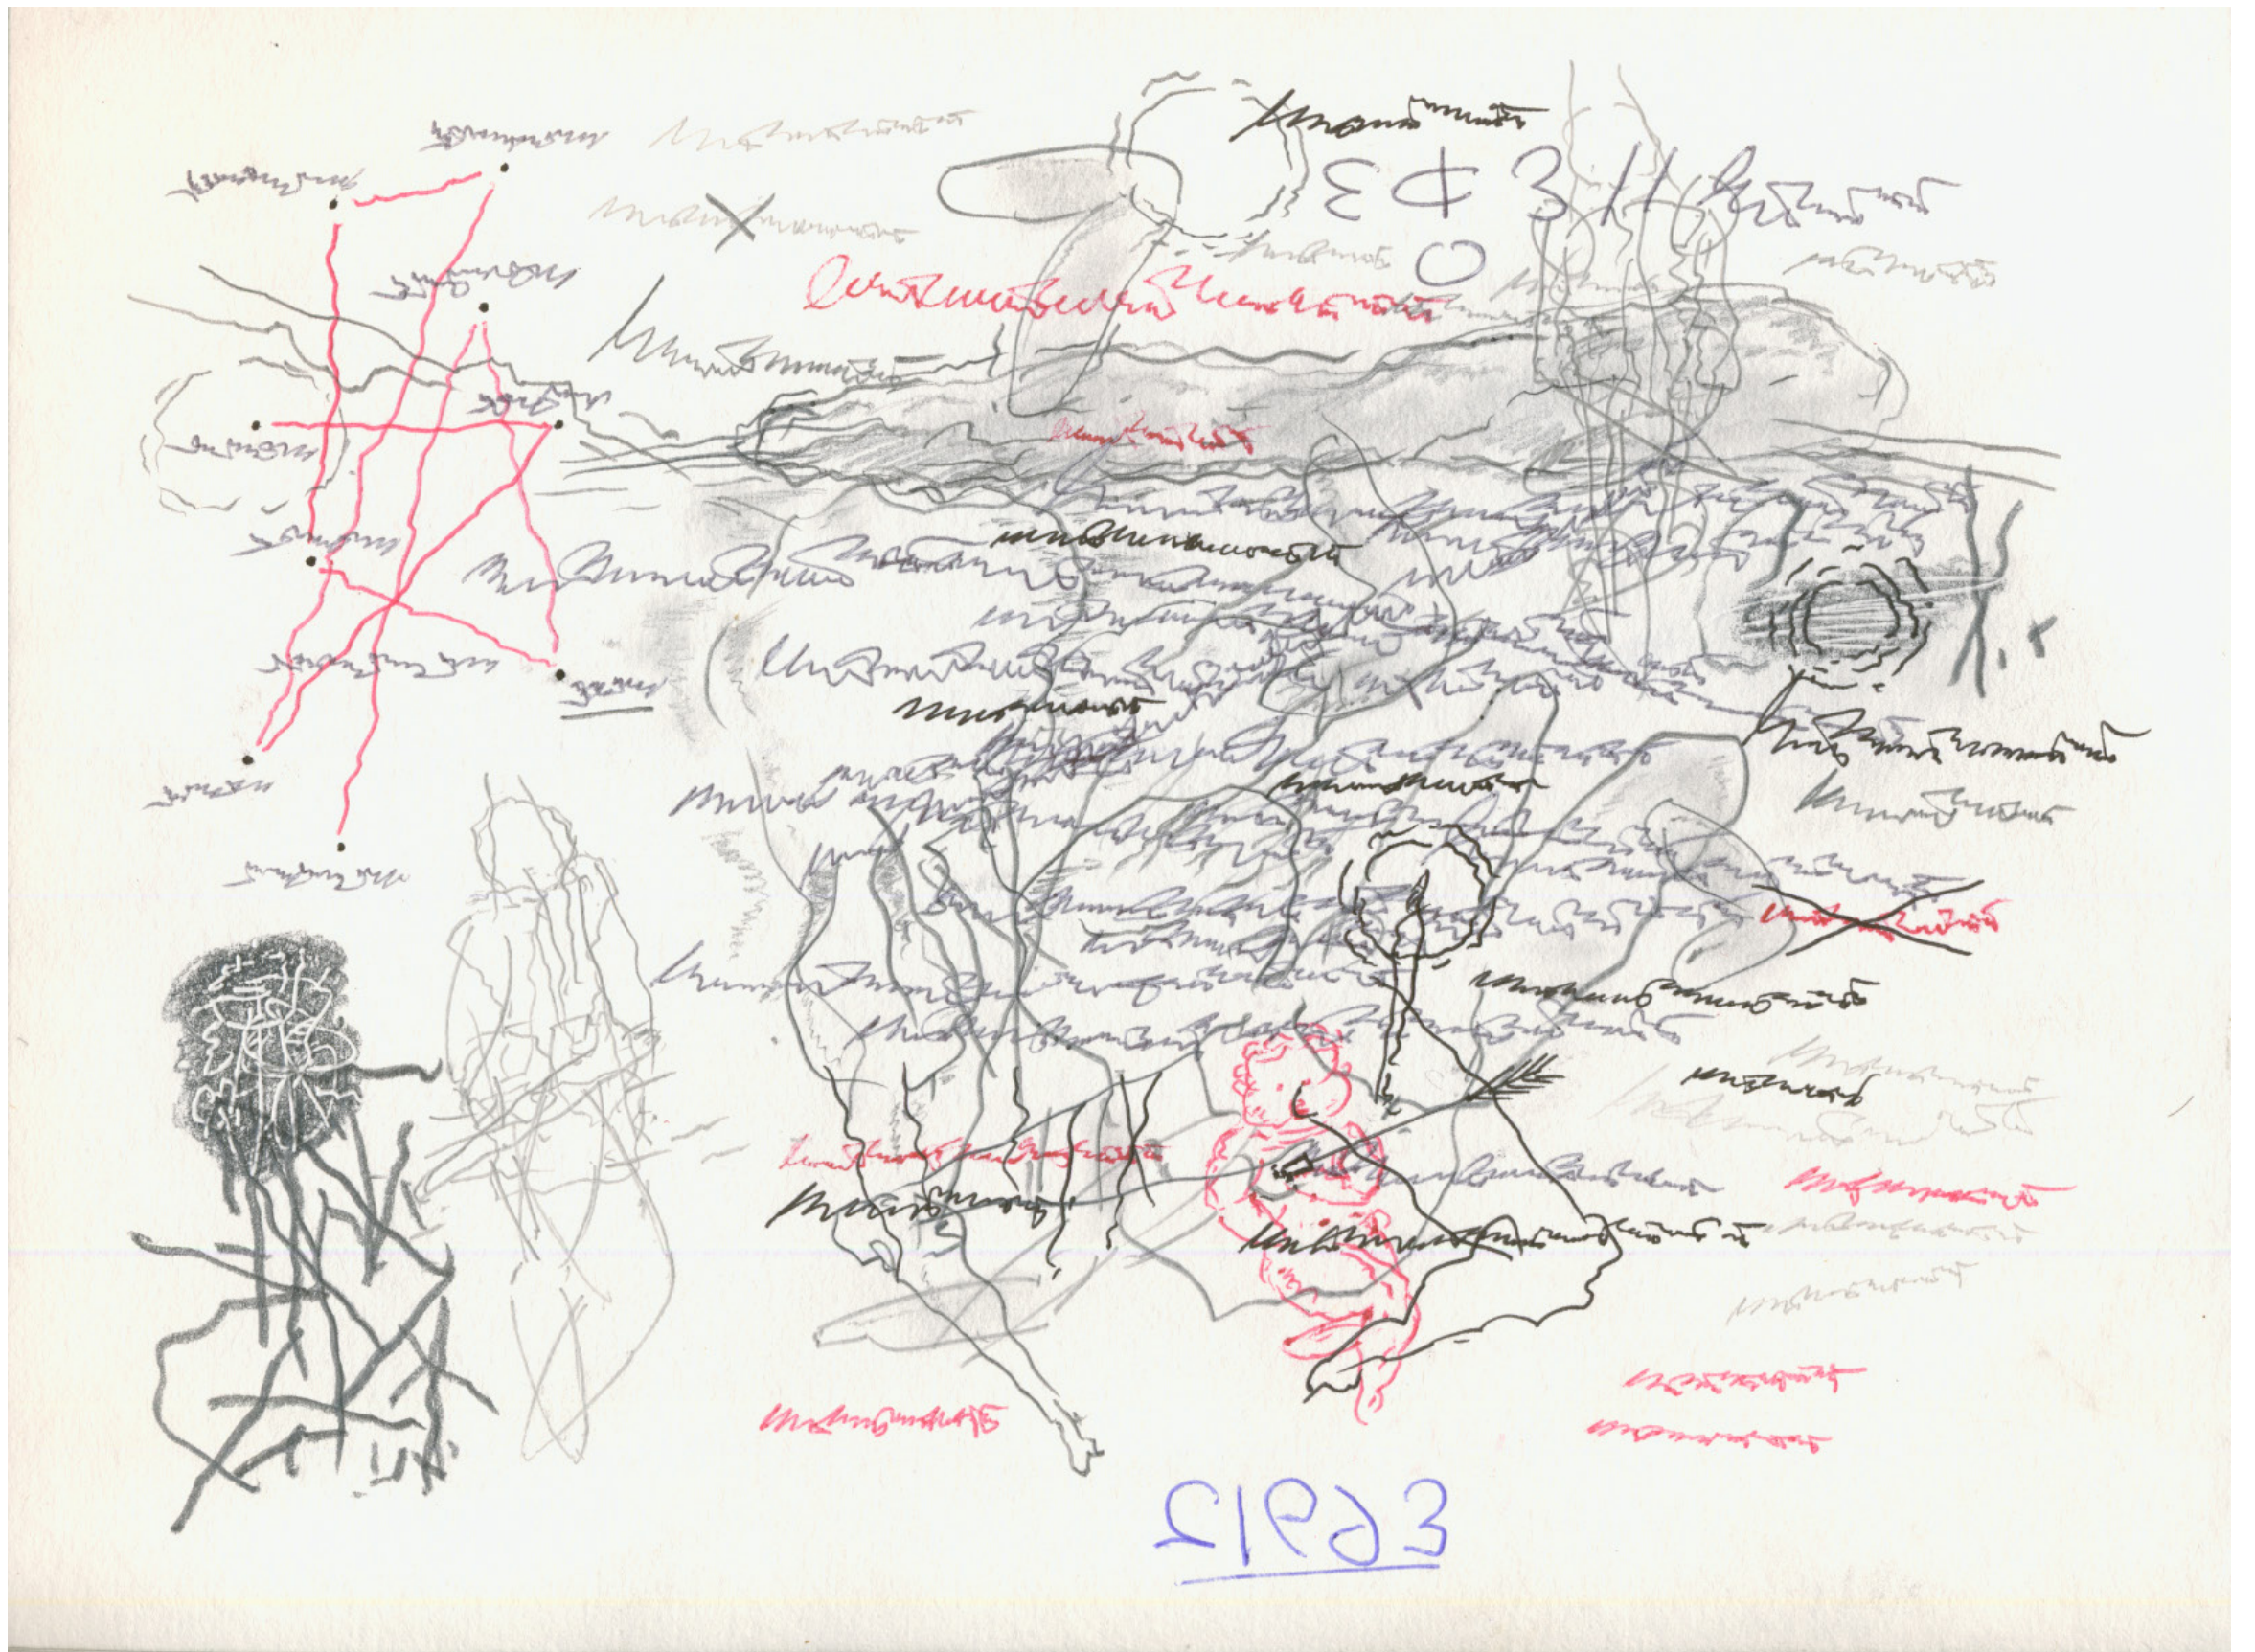

36912, 2018, graphite, ink on archival paper, 279.4 × 215.9 mm