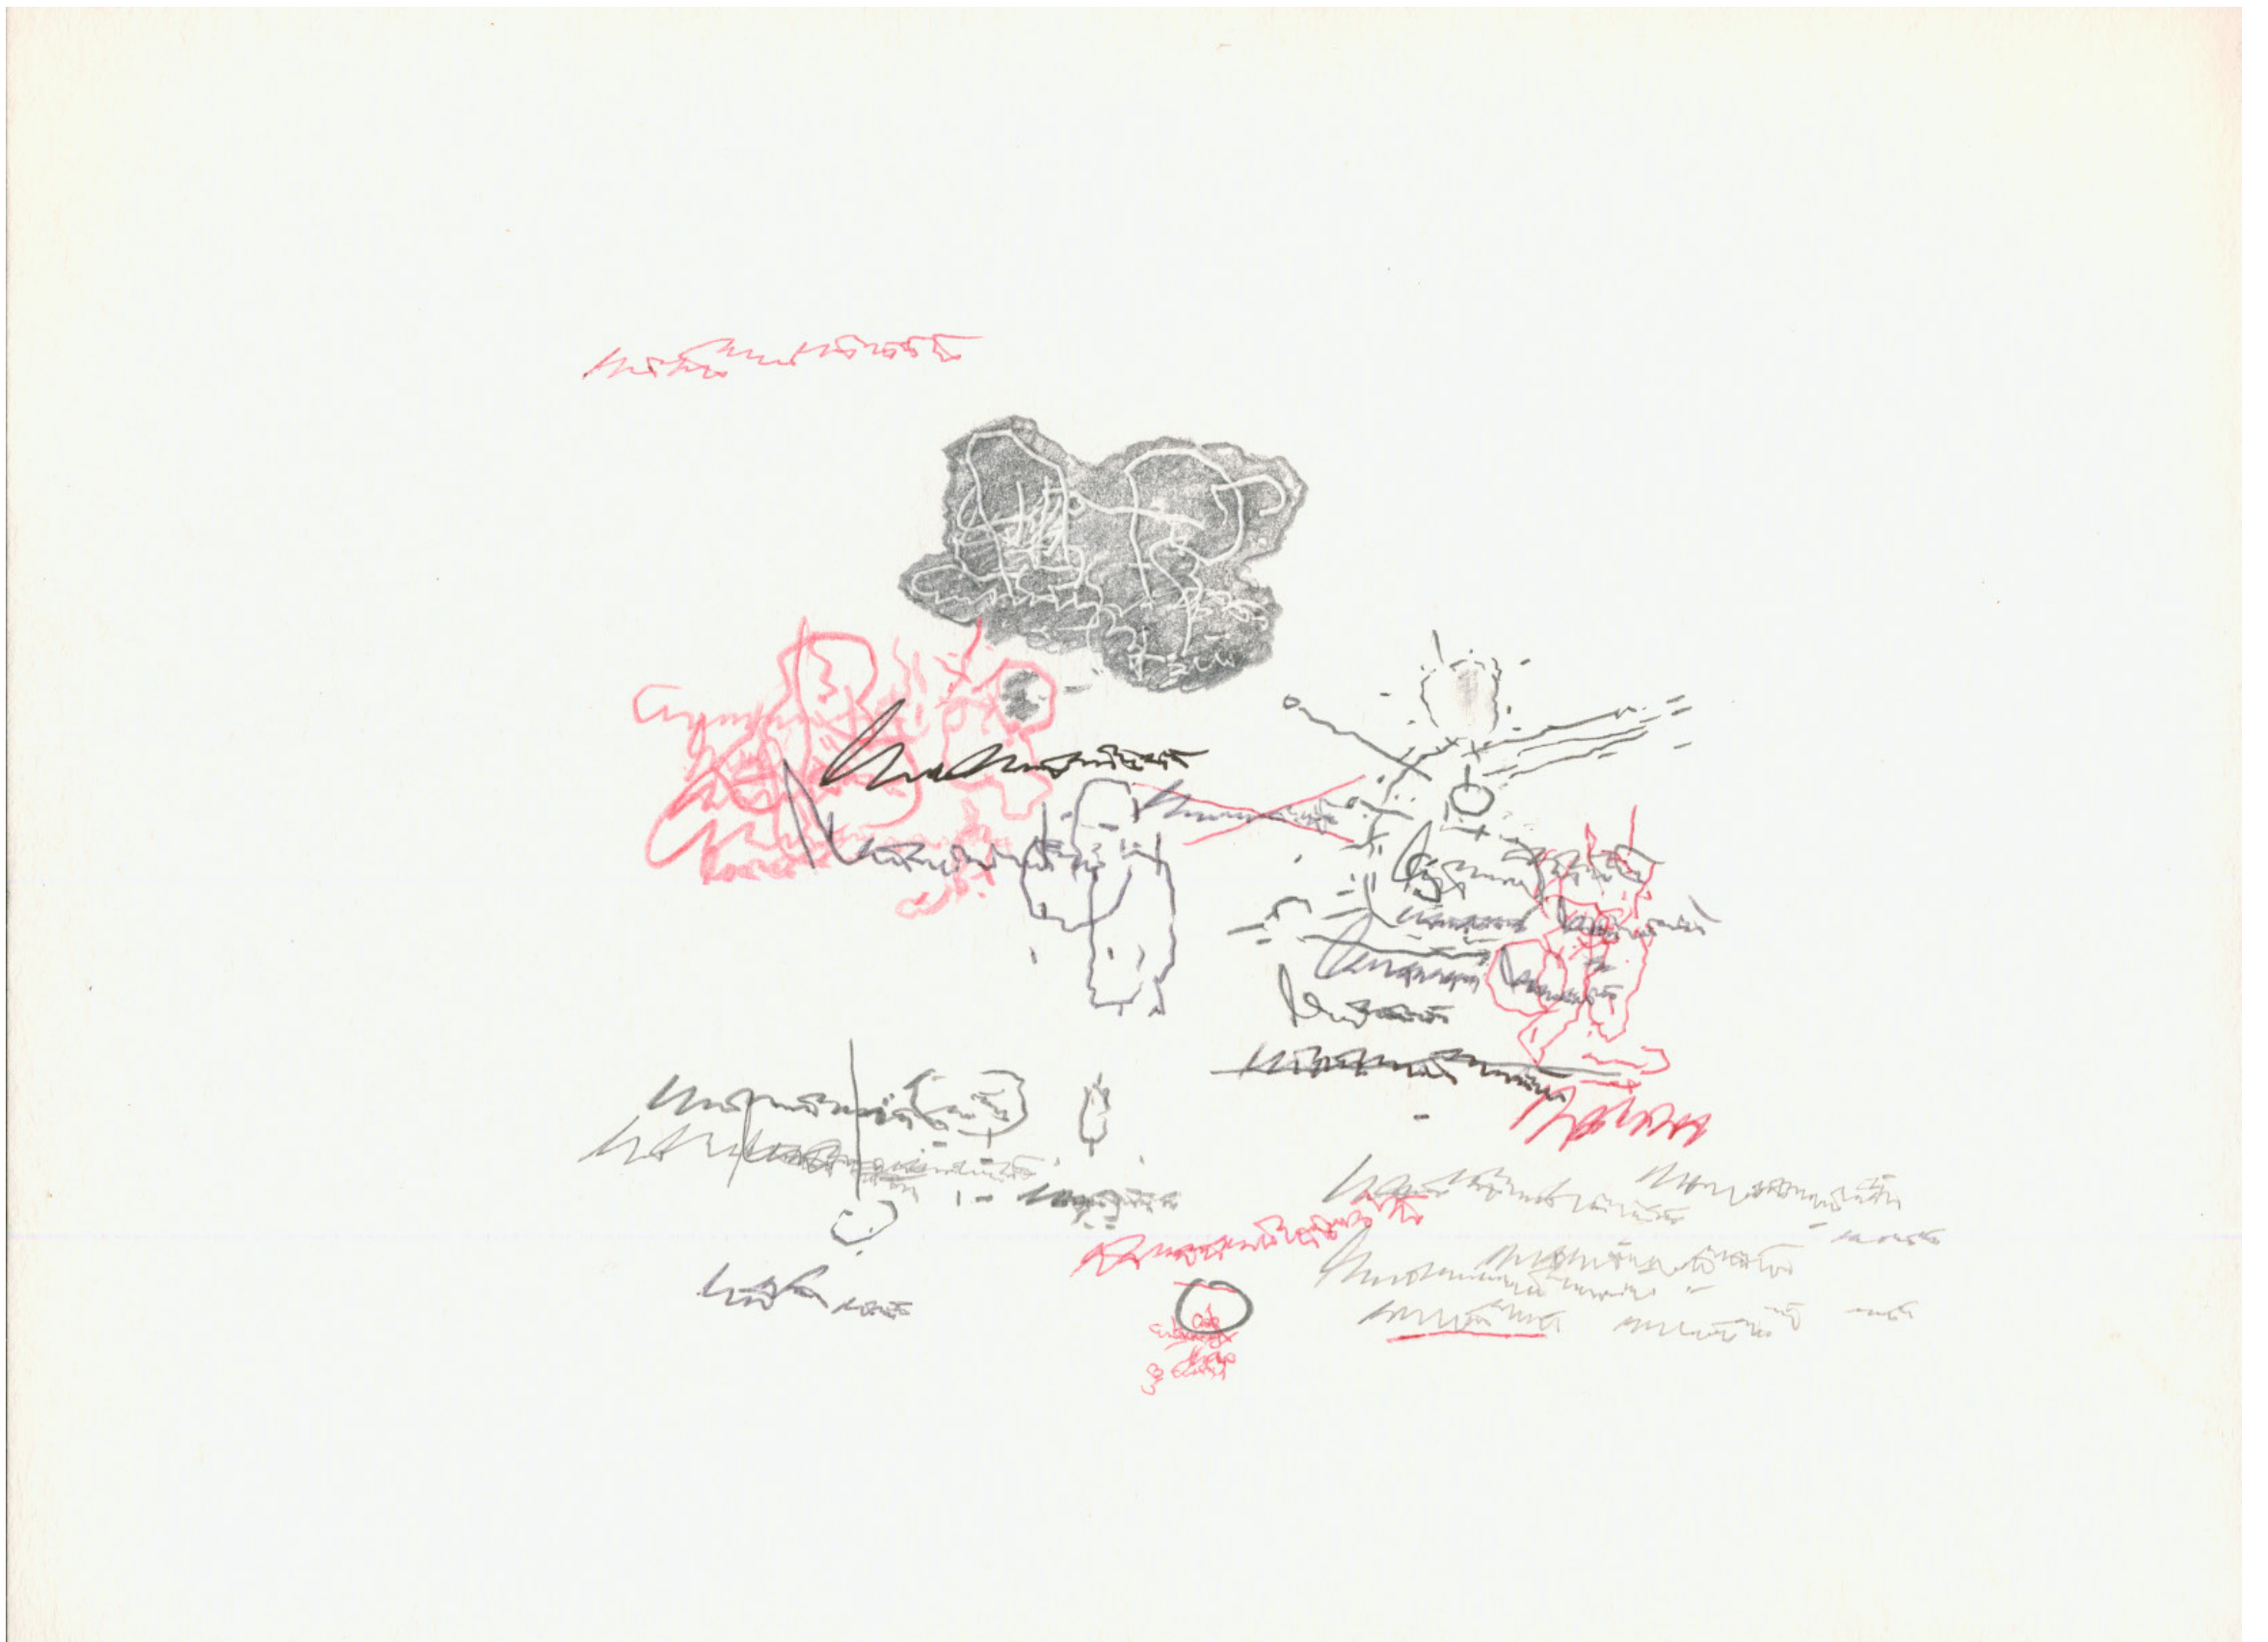

At night she had another trance, and therein saw the boy and a woman with him. The boy, she said, offered her a black creeping thing, which was dead. The woman had a red thing, quick.

WILLIAM GRAINGE, DAEMONOLOGIA: A DISCOURSE ON WITCHCRAFT AS IT WAS ACTED IN THE FAMILY OF MR. EDWARD FAIRFAX, OF FUYSTON, IN THE COUNTY OF YORK, IN THE YEAR 1621

36912, 2018, graphite, ink on archival paper, 279.4 × 215.9 mm

- ) Menschheit
- + ) Menschheit nicht
- #) Menschheit

36912, 2018, graphite, ink, coloured pencil on archival paper, 279.4 × 215.9 mm

36912, 2018, graphite, ink, coloured pencil on archival paper, 279.4 × 215.9 mm