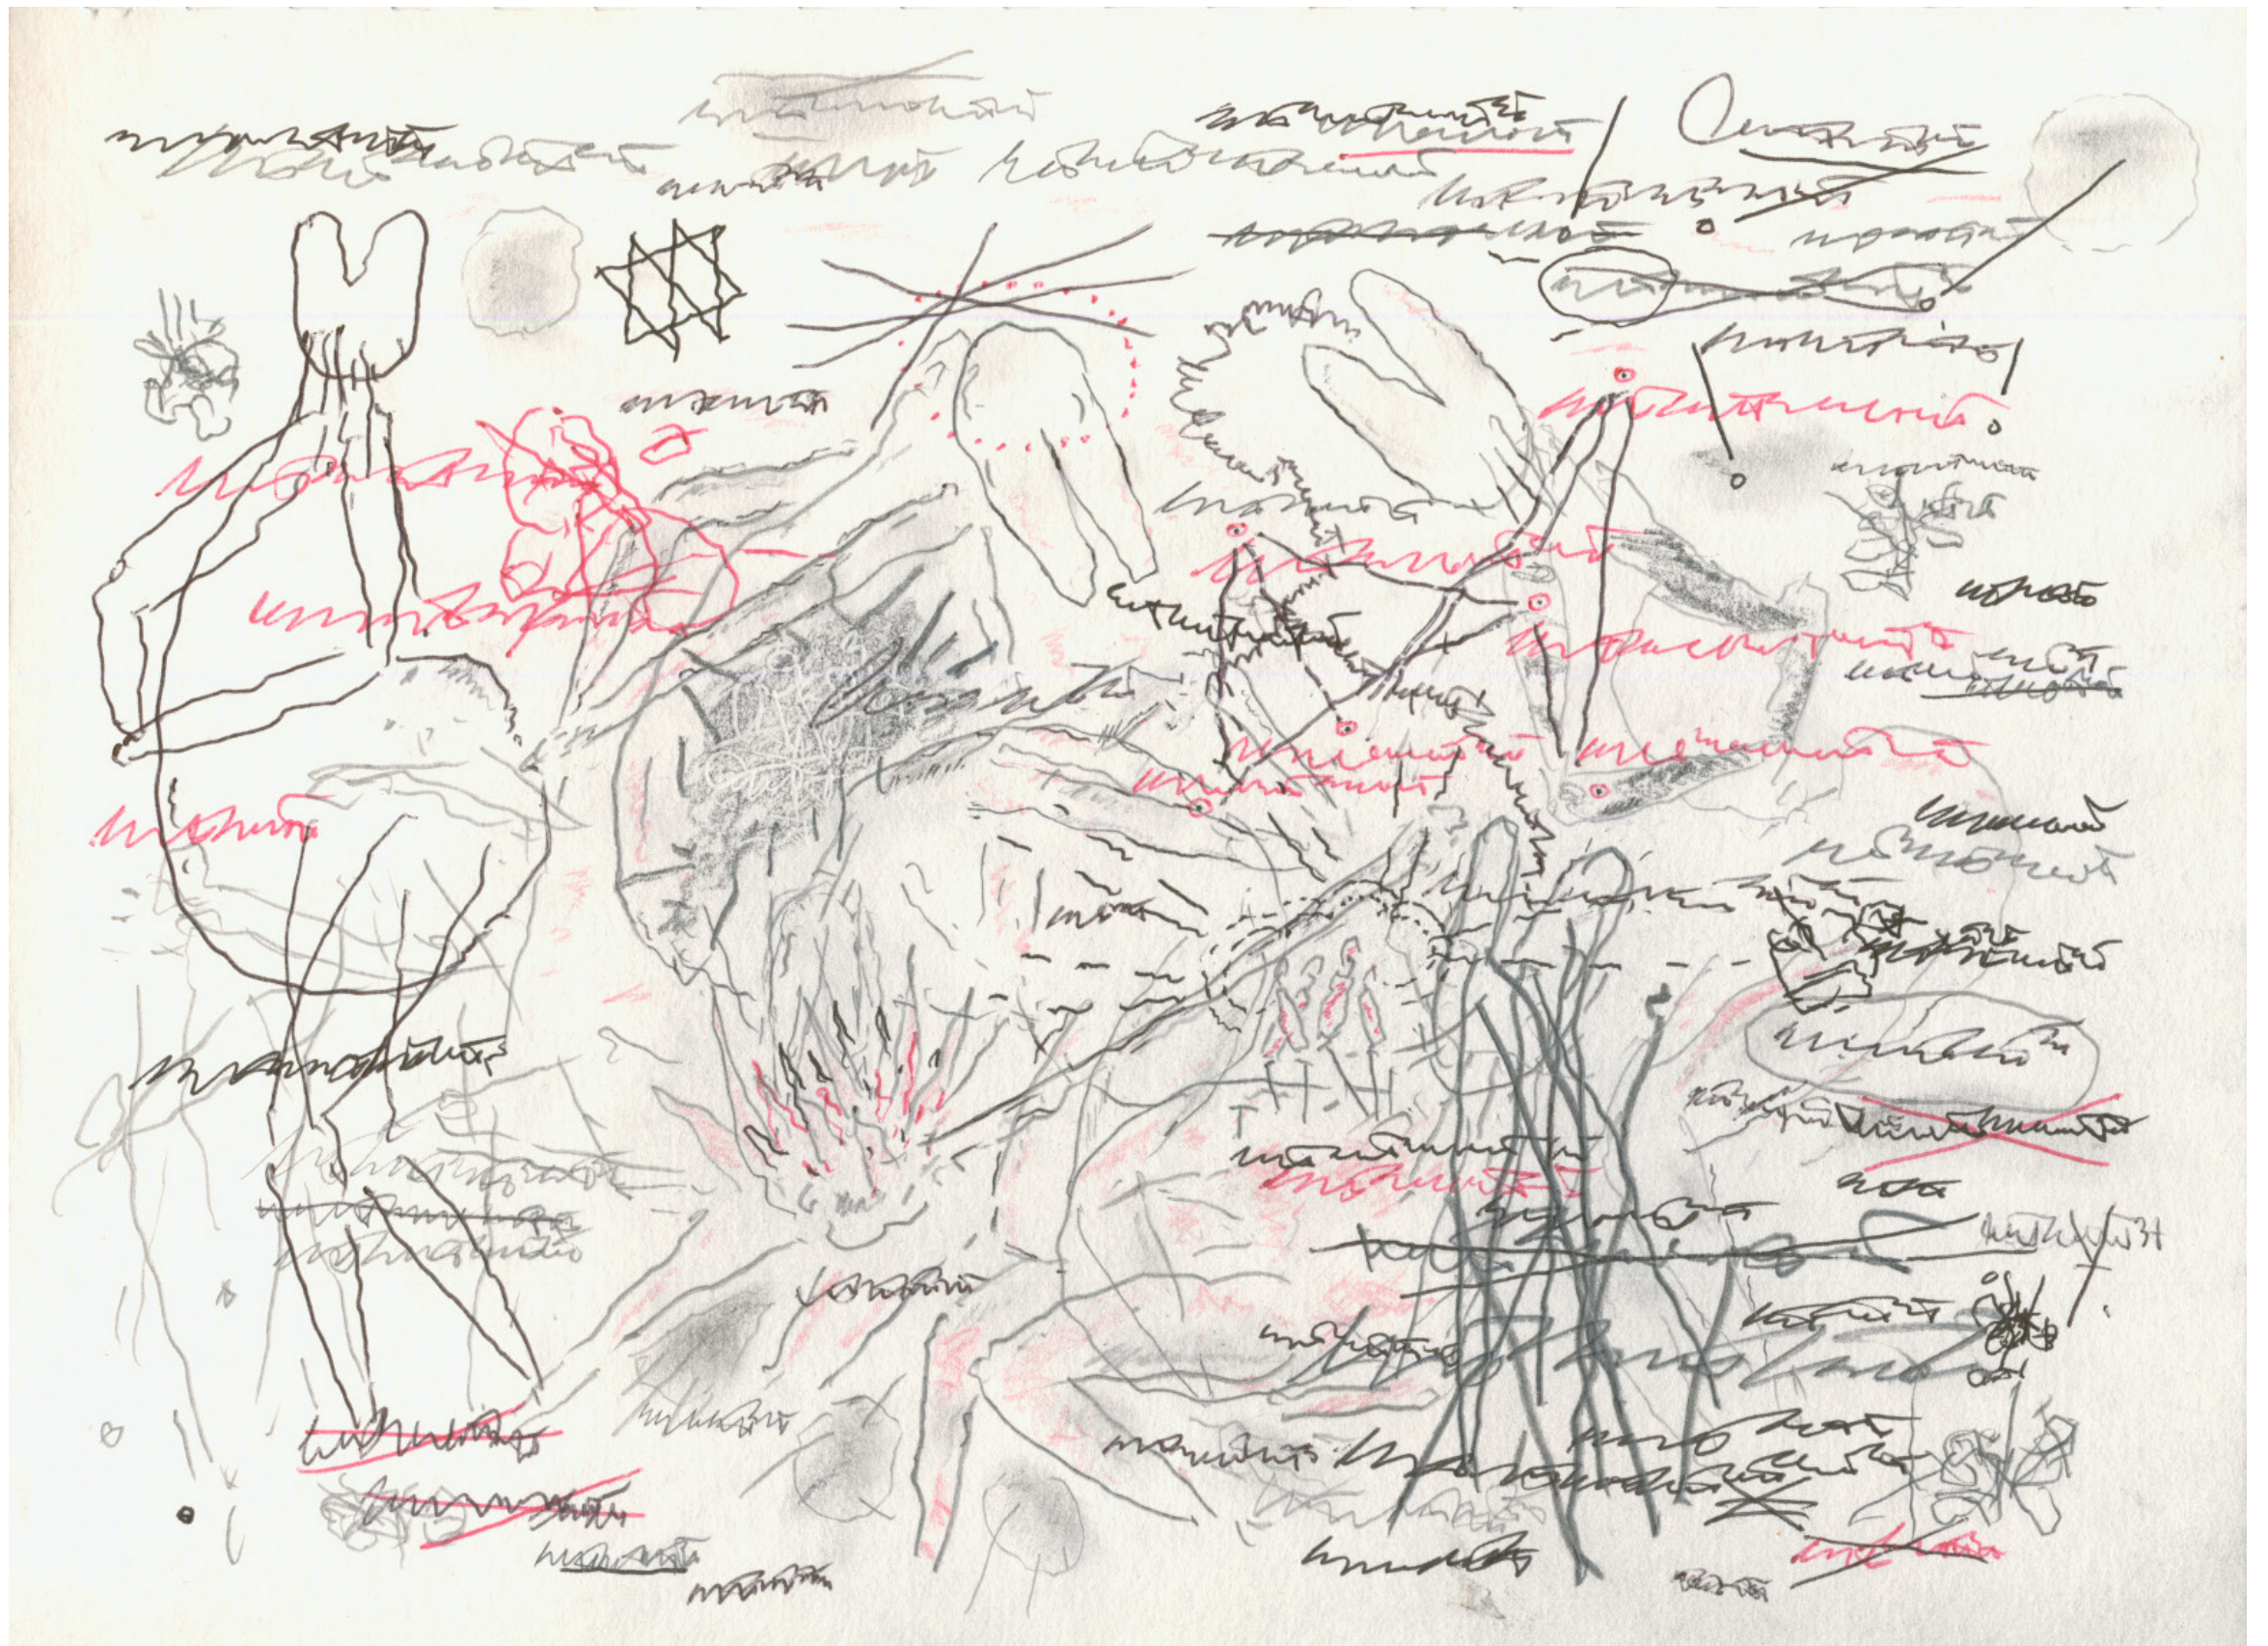

At night she had another trance, and therein saw the boy and a woman with him. The boy, she said, offered her a black creeping thing, which was dead. The woman had a red thing, quick.

WILLIAM GRAINGE, DAEMONOLOGIA: A DISCOURSE ON WITCHCRAFT AS IT WAS ACTED IN THE FAMILY OF MR. EDWARD FAIRFAX, OF FUYSTON, IN THE COUNTY OF YORK, IN THE YEAR 1621

36912, 2018, graphite, ink on archival paper, 279.4 × 215.9 mm

- ) Menschheit
- + ) Menschheit nicht
- #) Menschheit

36912, 2018, graphite, ink, coloured pencil on archival paper, 279.4 × 215.9 mm

36912, 2018, graphite, ink, coloured pencil on archival paper, 279.4 × 215.9 mm