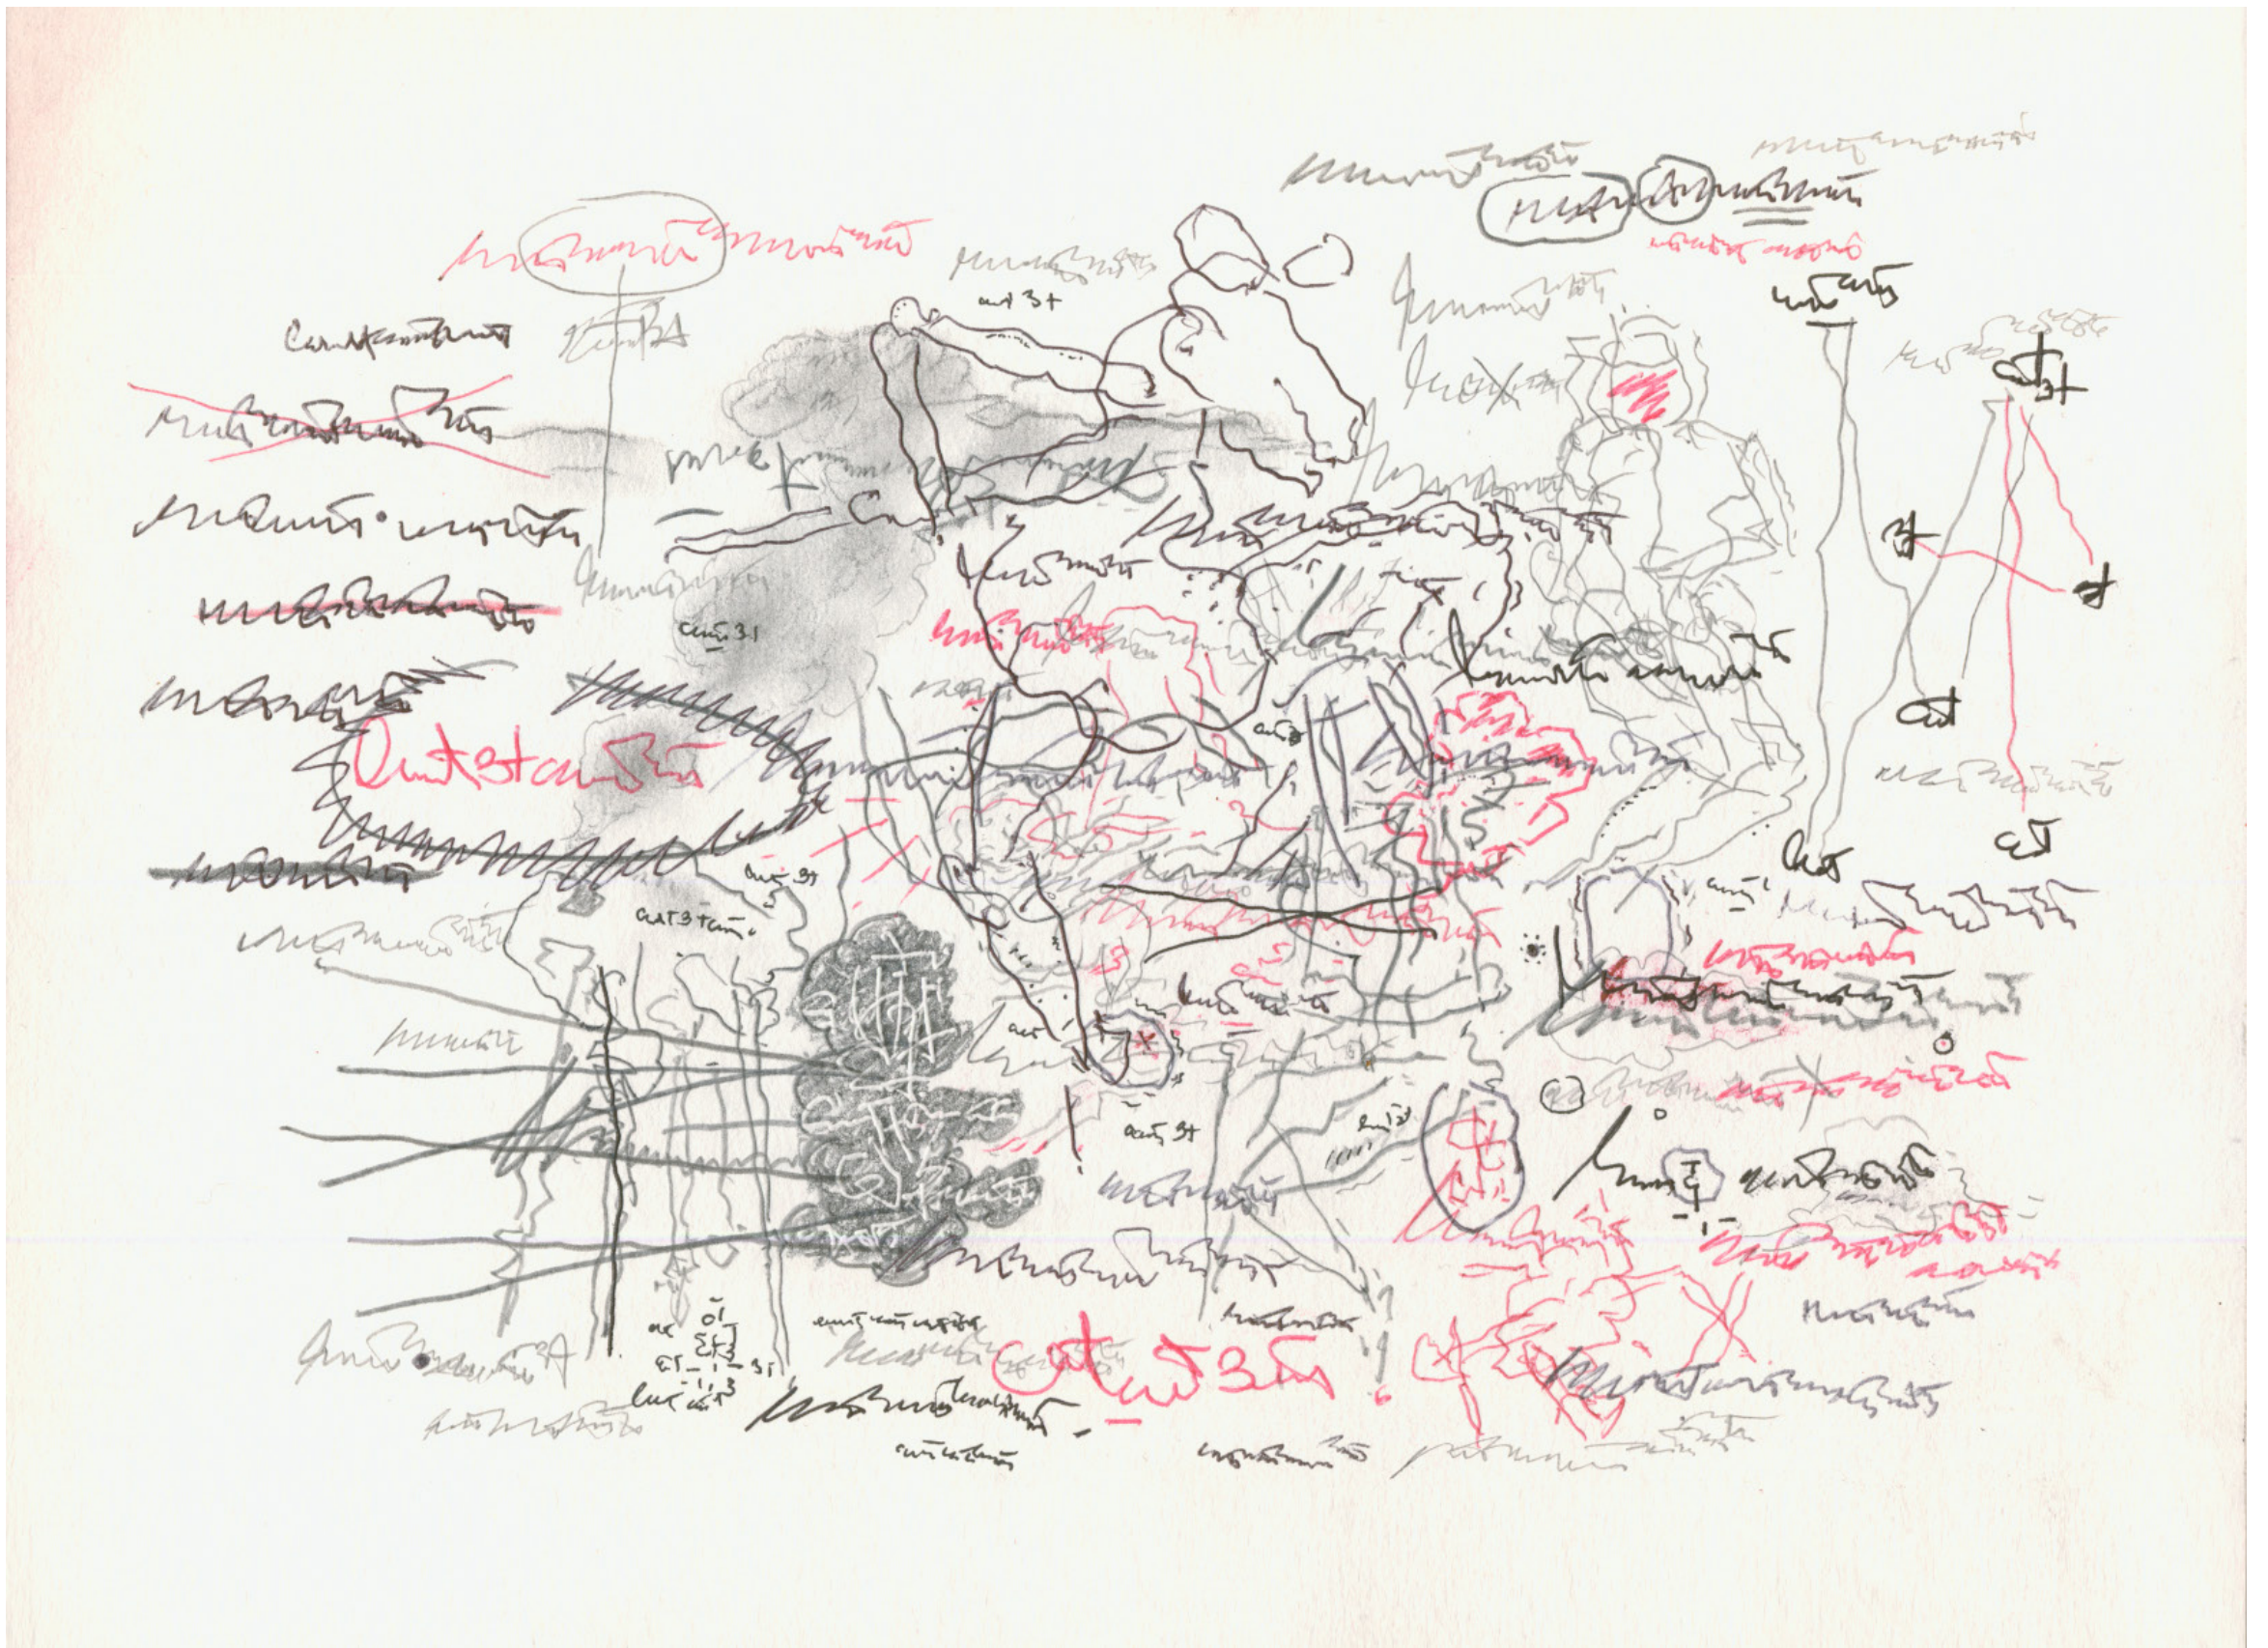

36912, 2018, graphite, ink on archival paper, 279.4 × 215.9 mm