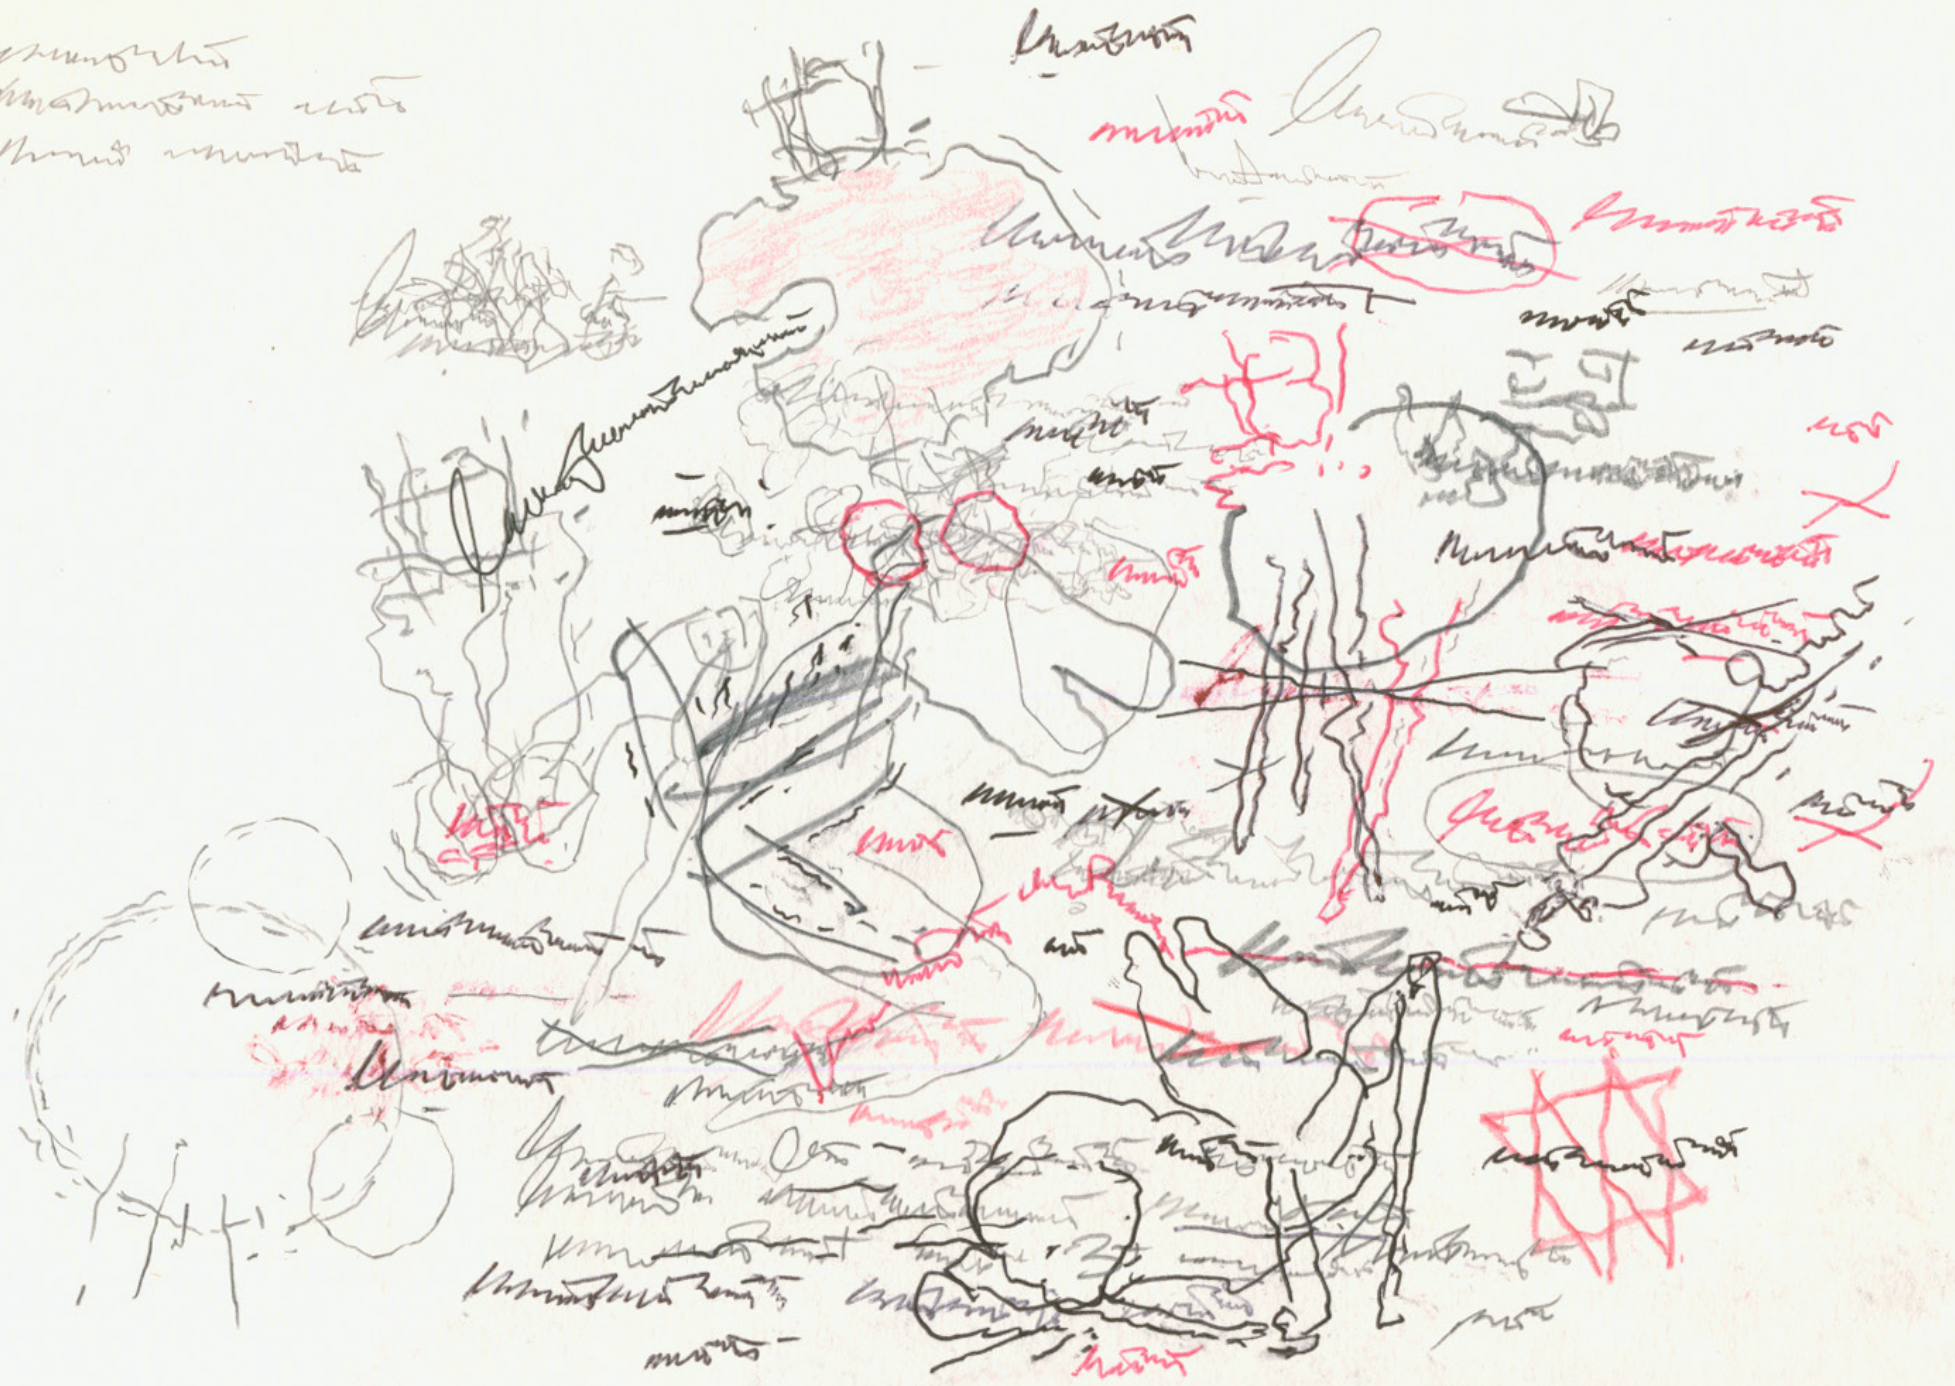

- -) Menschheit
- +) Menschheit nicht
- #) Menschheit