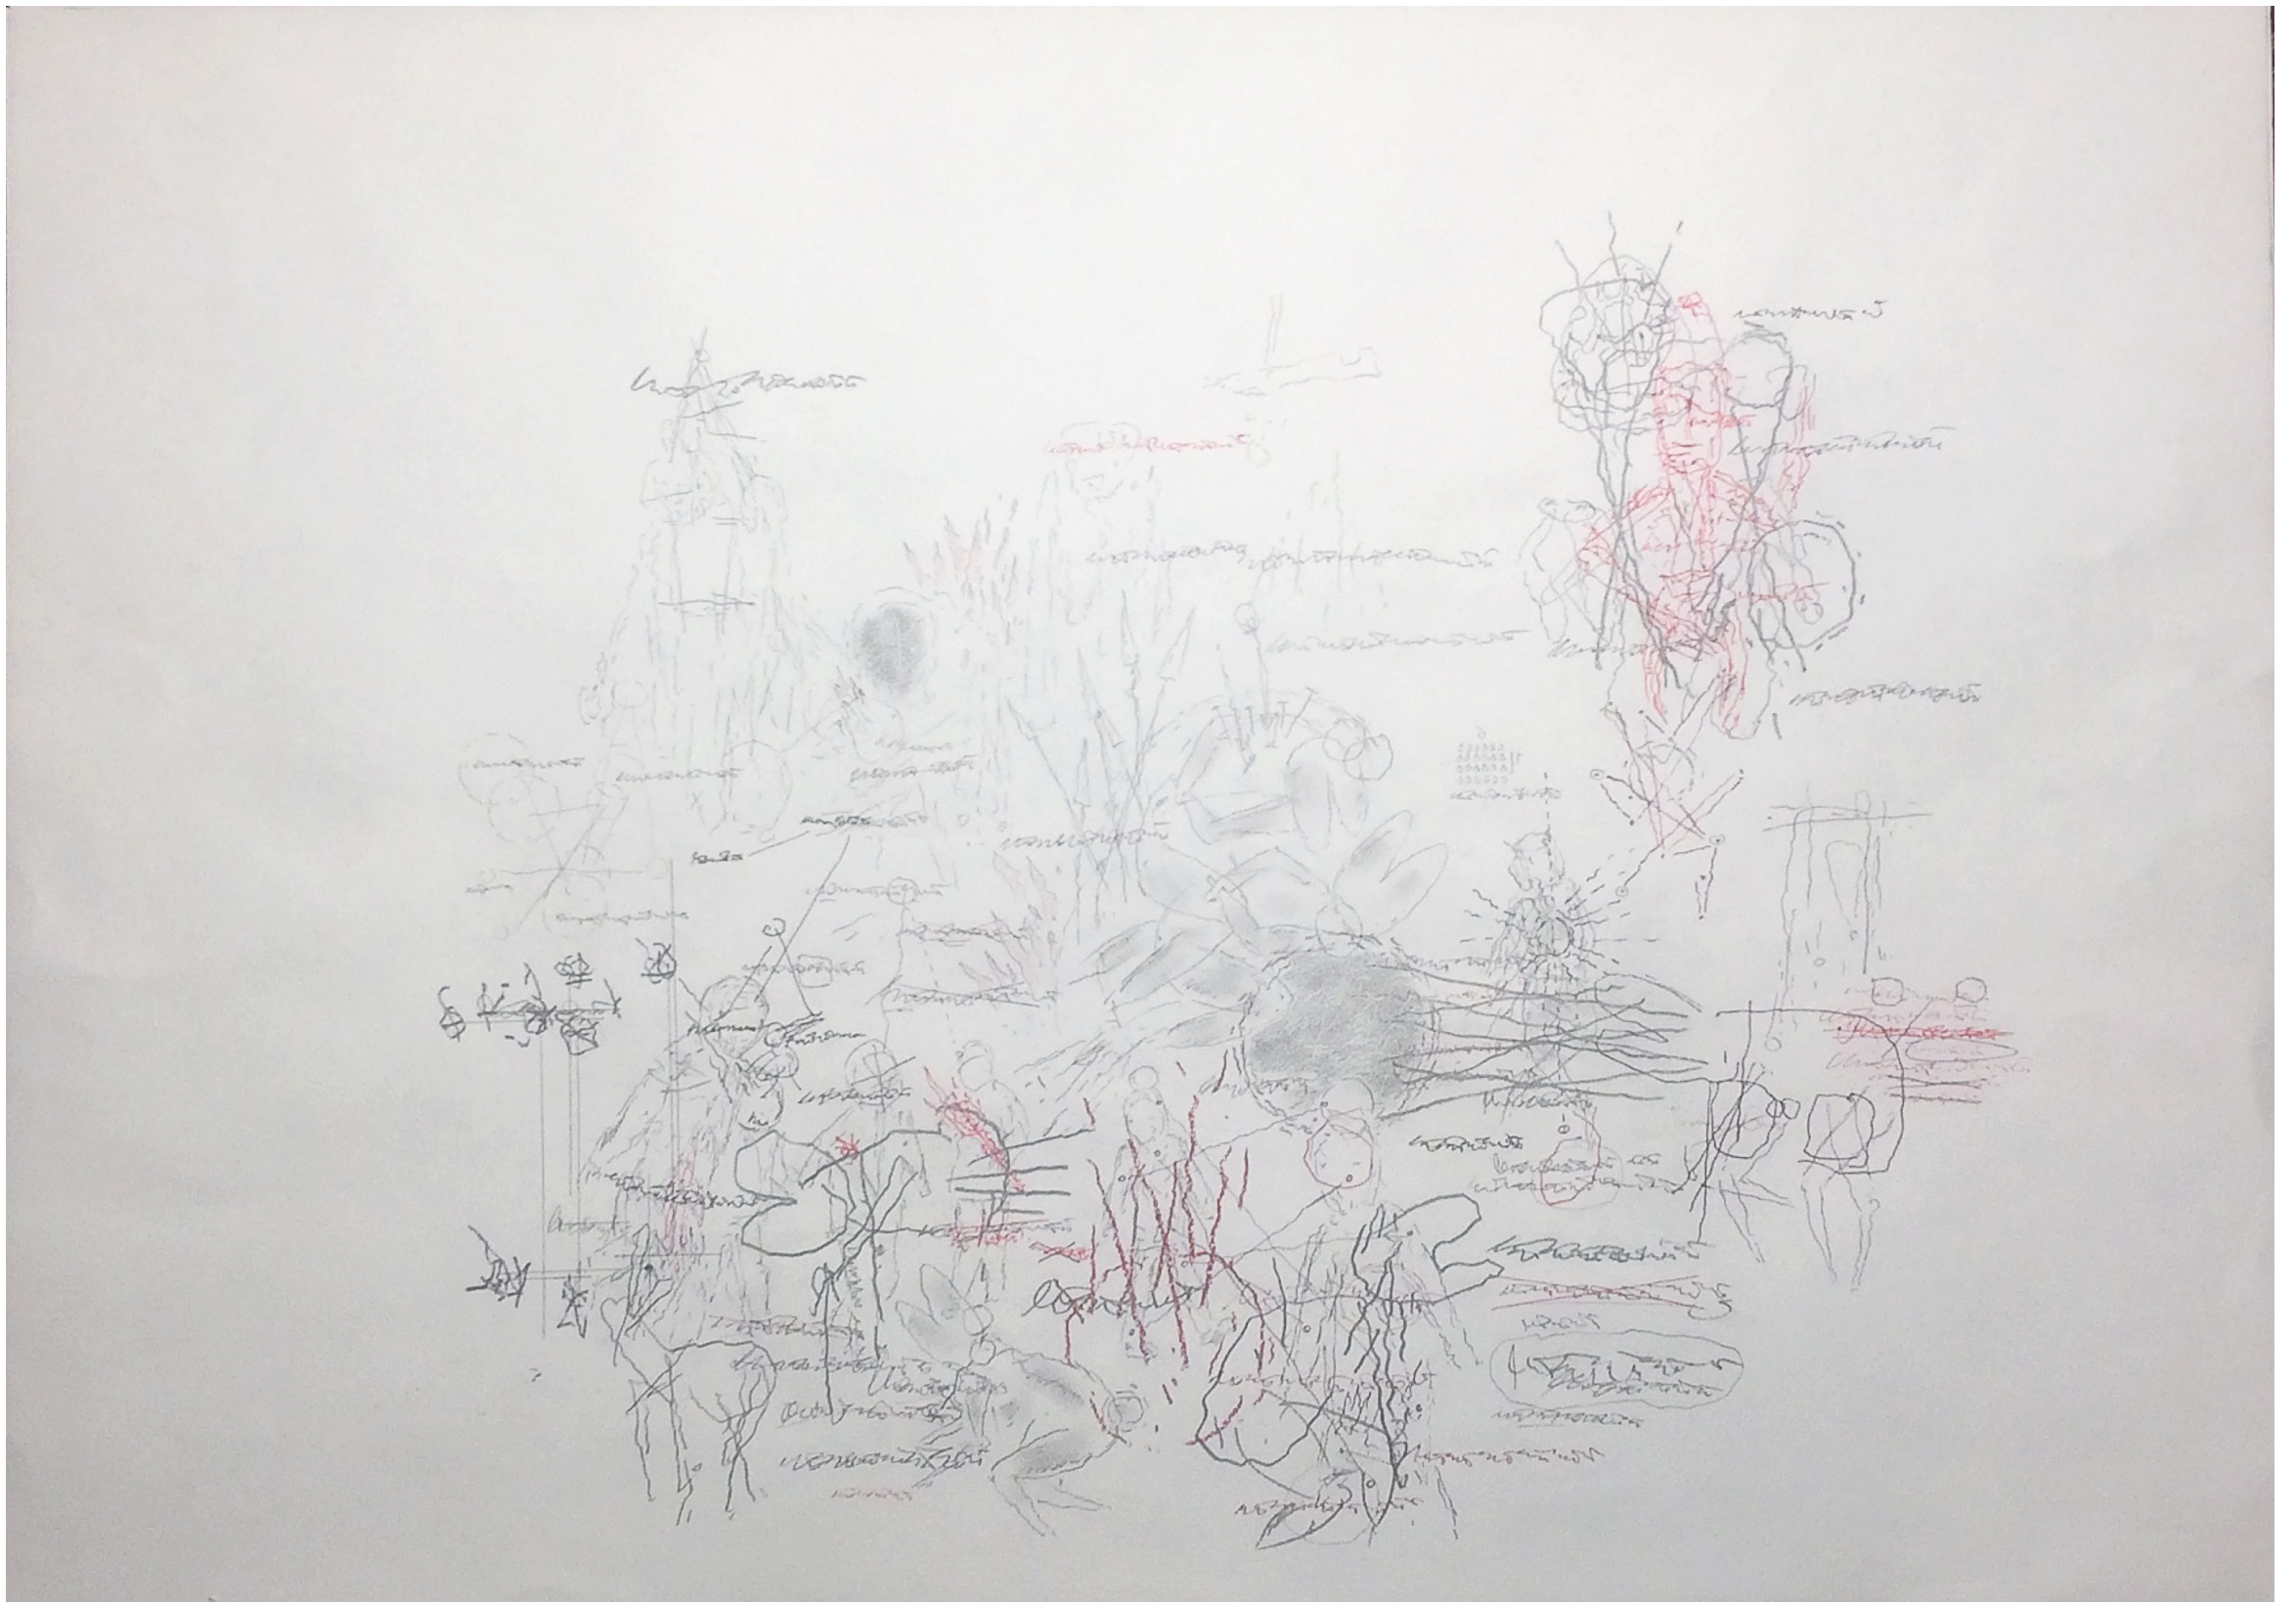

At night she had another trance, and therein saw the boy and a woman with him. The boy, she said, offered her a black creeping thing, which was dead. The woman had a red thing, quick.

WILLIAM GRAINGE, DAEMONOLOGIA: A DISCOURSE ON WITCHCRAFT AS IT WAS ACTED IN THE FAMILY OF MR. EDWARD FAIRFAX, OF FUYSTON, IN THE COUNTY OF YORK, IN THE YEAR 1621

36912, 2018, graphite, ink, coloured pencil on archival paper, 860 × 610 mm

36912, 2018, graphite, ink, pastel, coloured pencil on archival paper, 860 × 610 mm

36912, 2018, graphite and ink on archival paper, 279.4 × 215.9 mm